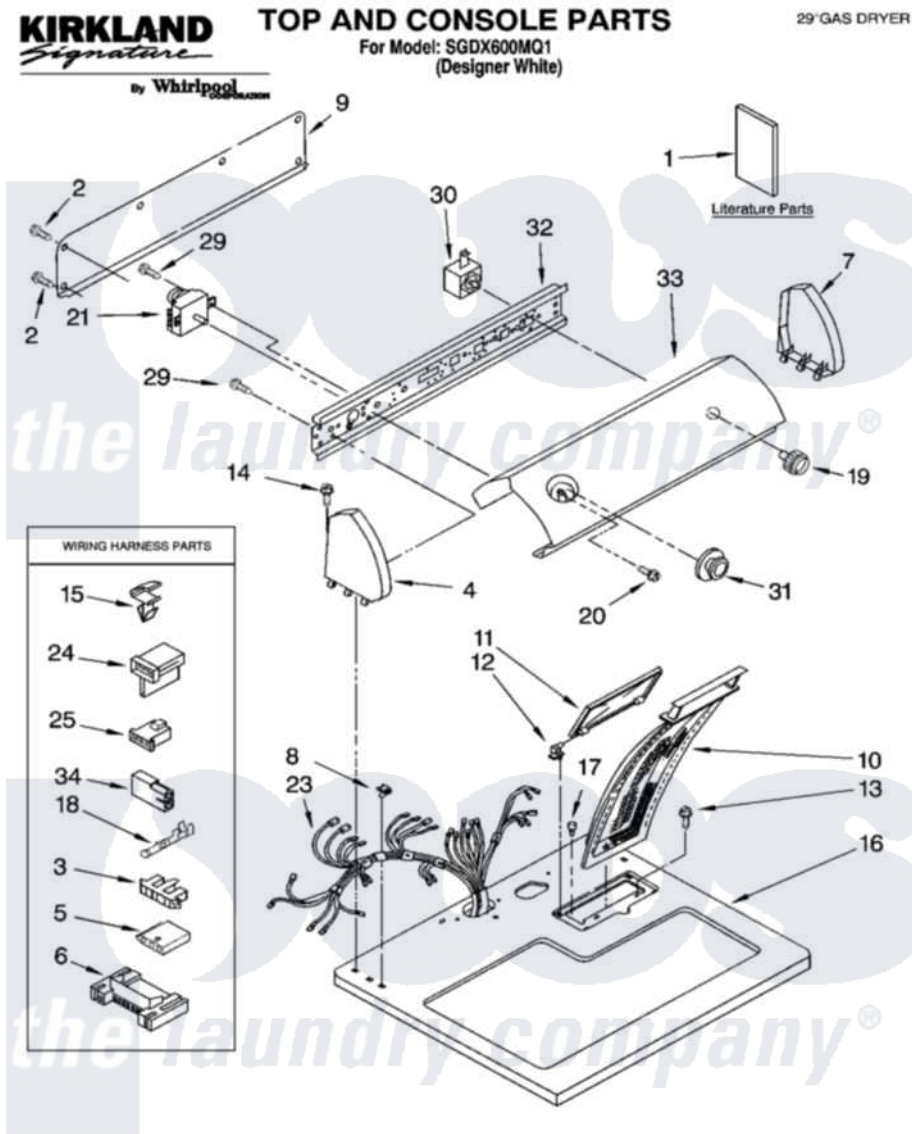

Whirlpool SGDX600MQ1 01 - TOP AND CONSOLE PARTS

04-04 Litho in U.S.A. (djc)

1

Part No. 8180350

Whirlpool [Residential Whirlpool SGDX600MQ1 Dryer Parts](#) Parts Diagram 01 - TOP AND CONSOLE PARTS
Click on the part number to view part

Item	Original Part Number	Replaced By	Status	Part Description
1	LIT8535911		Not Available	Literature Parts (Guide, Use & Care)
"	LIT8535908		Not Available	Literature Parts (Sheet, Cycle Feature)
"	LIT8535915		Not Available	Literature Parts (Instructions, Installation)
"	LIT8528188		Not Available	Literature Parts (Label, Wiring Diagram)
"	N/A		Not Available	Following May Be Purchased
"	N/A		Not Available	DO-IT-YOURSELF REPAIR MANUALS
"	677818		Not Available	Manual, Do-It- Yourself Repair (Dryer)
2	693995			Screw, Hex Head
3	3397269			Connector, Timer
4	8274437	279960		Endcap
5	3936144			Do-It-Yourself Repair Manuals
6	3395683			Receptacle, Multi-Terminal
7	8274434	279960		Endcap

8	357213		Nut, Push-In
9	8274261		Do-It-Yourself Repair Manuals
10	339392		Screen, Lint
11	8283378		Cover, Lint Screen
12	3978605	W10044470	Hinge, RH
"	3978606		Hinge, Lint Lid
13	688983	487240	Screw, For Mtg. Service Capacitor
14	388326		Screw, 8-18 X 1.25
15	3394427		Clip-Harness
16	8271390	8521918	Top
17	297535	17258	Bumper
18	94614		Terminal
19	3406133	3957800	Knob, Push-To-Start
20	3400859		Screw, Grounding
21	8299764		Timer Assembly, 60 Hz
23	8299876		Harness, Wiring
24	3403499		Connector, 2-Postion
25	3403498		Connector, 3-Position
29	3390646	W10139210	Screw, 8-18 X 5/16
30	3977456		Switch, Push-To-Start
31	8283182	3957746	Knob
32	8271418		Bracket, Control
33	3977939		Panel, Control
34	717252		Receptacle, Terminal
"	N/A	Not Available	ACCESSORY PARTS
"	279948	4392065	Kit, Dryer Repair
"	8522199		Accessory Parts
"	346764		Kit, Hold Down
"	689790		Dry Rack
"	72017		Paint, Touch-Up
"	350930		Paint, Pressurized Spray B
"	350938		Paint, Pressurized Spray B
"	799344		Paint, Touch-Up)