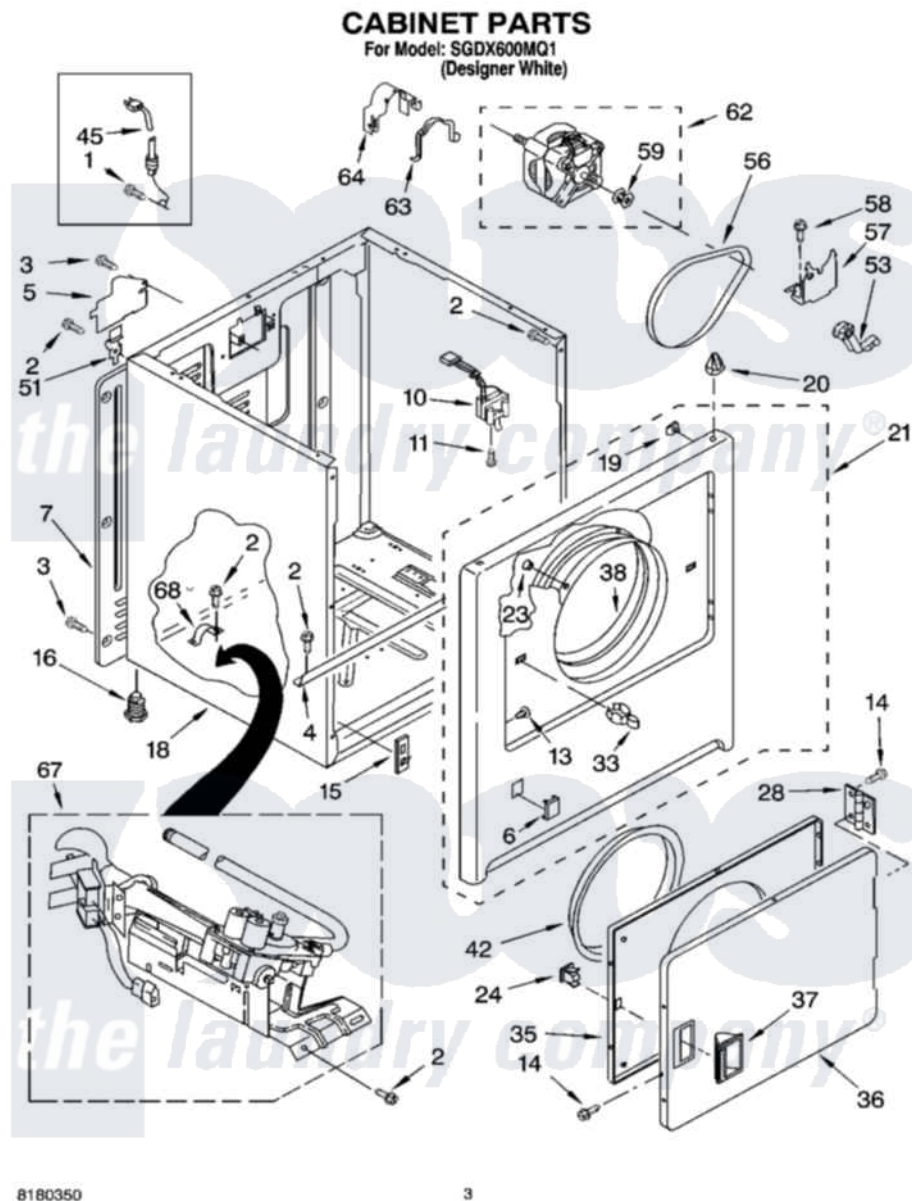

# Whirlpool SGDX600MQ1 02 - CABINET PARTS

Whirlpool [Residential Whirlpool SGDX600MQ1 Dryer Parts](#) Parts Diagram 02 - CABINET PARTS  
Click on the part number to view part

| Item | Original Part Number    | Replaced By             | Status | Part Description       |
|------|-------------------------|-------------------------|--------|------------------------|
| 1    | 697776                  | <a href="#">4331106</a> |        | Screw, No.10-32 X 7/16 |
| 2    | 343641                  | <a href="#">681414</a>  |        | Screw, 10AB X 1/2      |
| 3    | <a href="#">693995</a>  |                         |        | Screw, Hex Head        |
| 4    | <a href="#">8541400</a> |                         |        | Bracket, Cabinet       |
| 5    | <a href="#">3396795</a> |                         |        | Cover, Terminal Block  |
| 6    | <a href="#">3394975</a> |                         |        | Plug, Front Panel      |
| 7    | 3396807                 | <a href="#">280040</a>  |        | Panel-Rear             |
| 10   | 3406104                 | <a href="#">3406105</a> |        | Door Switch Assembly   |
| 11   | 697773                  | <a href="#">3395530</a> |        | Screw                  |
| 13   | <a href="#">3404413</a> |                         |        | Plug, Hinge Hole       |
| 14   | 342055                  | <a href="#">488627</a>  |        | Screw                  |
| 15   | <a href="#">3394083</a> |                         |        | Clip, Front Panel      |
| 16   | 3392100                 | <a href="#">49621</a>   |        | Feet-Leveling          |
| 18   | 8530603                 | <a href="#">8533643</a> |        | Cabinet                |
| 19   | <a href="#">98234</a>   |                         |        | Clip, U-Bend           |
| 20   | 690363                  | <a href="#">18776</a>   |        | Lock, Front Top        |