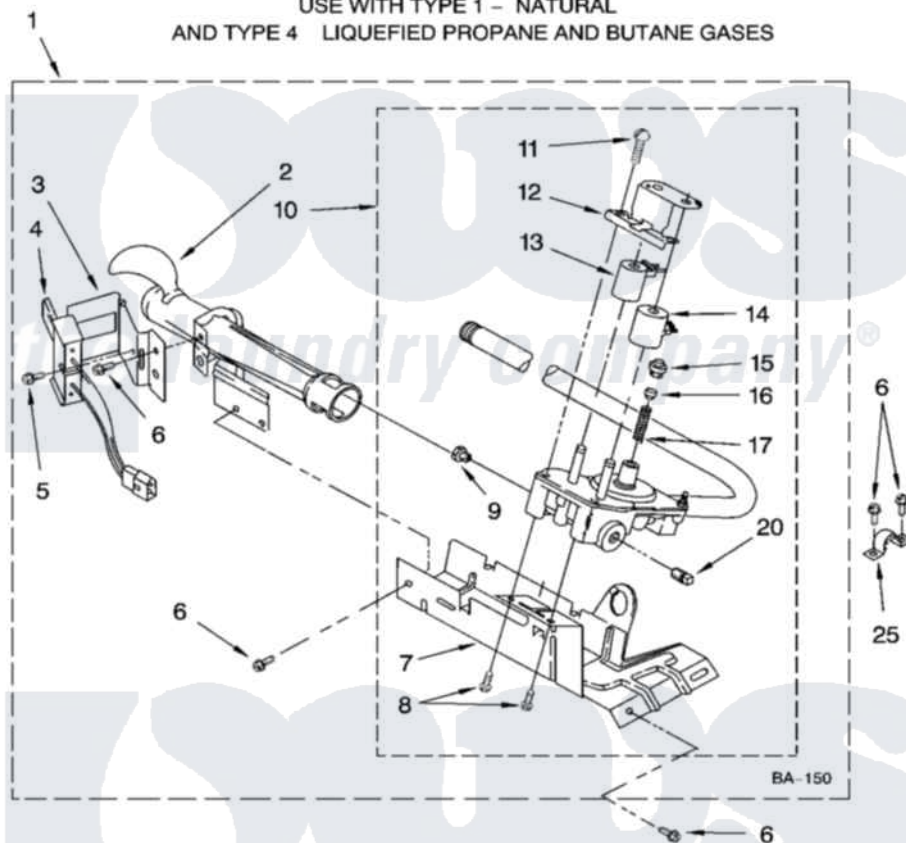

Whirlpool SGDX600MQ1 03 - 8318272 BURNER ASSEMBLY

8318272 BURNER ASSEMBLY

For Model: SGDX600MQ1
(Designer White)

USE WITH TYPE 1 - NATURAL
AND TYPE 4 LIQUEFIED PROPANE AND BUTANE GASES

8180350

5

Whirlpool Residential Whirlpool SGDX600MQ1 Dryer Parts Parts Diagram 03 - 8318272 BURNER ASSEMBLY

[Click on the part number to view part](#)

| Item | Original Part Number | Replaced By | Status | Part Description |
|------|-------------------------|---------------------------|--------|------------------------------------|
| 1 | 8318272 | W10465748 | | Burner-Gas |
| 2 | 688617 | 693140 | | Burner |
| 3 | 694298 | | | Bracket, Ignitor |
| 4 | 686590 | 279311 | | Ignitor |
| 5 | 3393909 | | | Screw, 8-32 X 7/8 |
| 6 | 343641 | 681414 | | Screw, 10AB X 1/2 |
| 7 | 693986 | | | Base, Burner |
| 8 | 3387057 | | | Screw, 10-16 X 1/2 Orifice, Burner |
| 9 | 234826 | | | Orifice, Burner Type 1 |
| " | 229742 | | | Orifice, Burner |
| " | 234868 | | | Orifice, Burner |
| 10 | 8318277 | W10337269 | | Valve-Gas |
| 11 | 694421 | | | Screw, Bracket Mounting |
| 12 | 694538 | | | Bracket, Shunt |
| 13 | 694540 | | | Coil, 60 Hz |
| 14 | 694539 | | | Coil, 60 Hz |

| | | | |
|----|------------------------|---------------------------|--------------------------------|
| 15 | 694424 | | Leak, Limiter |
| 16 | 694423 | | Screw, Regulator Adjustment |
| 17 | 694422 | | Spring, Regulator |
| 20 | 239822 | W10295523 | Plug, Pipe |
| 25 | 341029 | | Clamp, Pipe Door Spring |
| " | 694572 | 49572A | Conversion Kit To Type L.p.g.f |
| " | N/A | | Not Available |