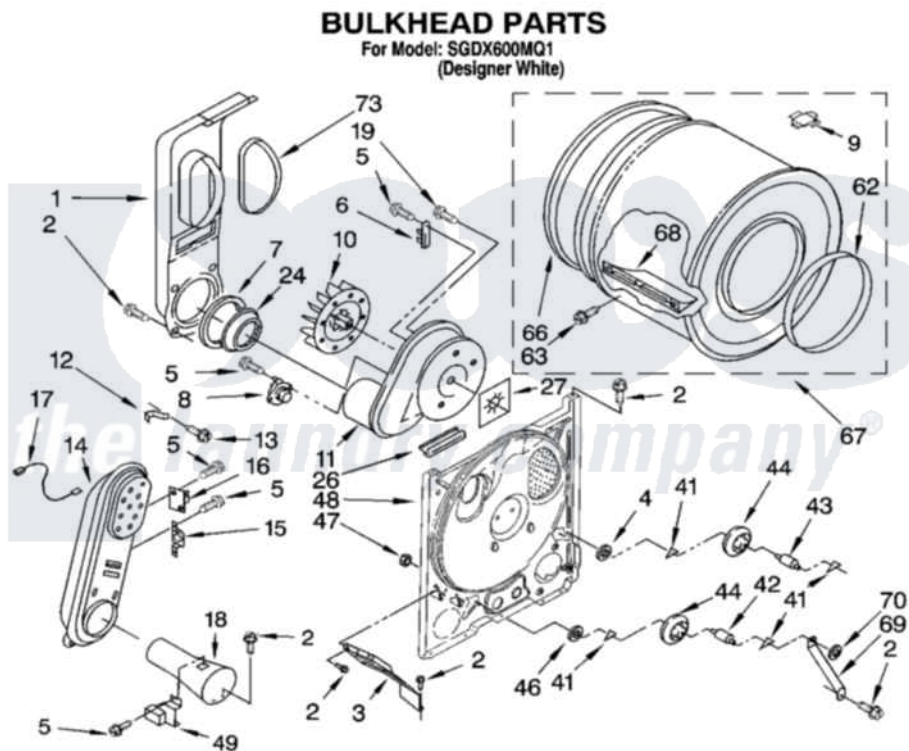

# Whirlpool SGDX600MQ1 04 - BULKHEAD PARTS

8180350

7

Whirlpool [Residential Whirlpool SGDX600MQ1 Dryer Parts](#) Parts Diagram 04 - BULKHEAD PARTS  
Click on the part number to view part

Item	Original Part Number	Replaced By	Status	Part Description
1	694283	<a href="#">279505</a>		Chute
2	343641	<a href="#">681414</a>		Screw, 10AB X 1/2
3	<a href="#">3406022</a>			Bracket, Bulkhead
4	<a href="#">3388703</a>			Washer, Support
5	<a href="#">90767</a>			Screw, 8A X 3/8 HeX Washer Head Tapping
6	<a href="#">3392519</a>			Thermal Limiter
7	<a href="#">347139</a>			Seal, Lint Chute
8	<a href="#">3387134</a>			Thermostat, Internal-Bias
9	<a href="#">8066086</a>			Plug, Drum Hole
10	<a href="#">694089</a>			Wheel, Blower
11	8557384	<a href="#">8577230</a>		Housing, Blower
12	3398161			CLIP
13	<a href="#">489463</a>			Screw, 8-18 X 1/16
14	8530285	<a href="#">279980</a>		Box
15	<a href="#">3403140</a>			Thermostat, High-Limit 205F
16	<a href="#">280010</a>			Kit, Thermal Cut-Off

17	<a href="#">3401707</a>		Jumper, Tco-High Limit
18	<a href="#">8066048</a>		Funnel, Burner
19	3390647	<a href="#">488729</a>	Screw
24	<a href="#">696302</a>		Shield, Exhaust
26	3392247	<a href="#">686889</a>	Pad
27	<a href="#">3394196</a>		Seal, Blower Shaft
41	<a href="#">690997</a>		Washer, Thrust
42	3399506	<a href="#">W10359270</a>	Shaft, Drum Roller Threads
43	3399507	<a href="#">W10359269</a>	Shaft, Drum Roller Threads
44	3397588	<a href="#">349241T</a>	Support
46	<a href="#">348197</a>		Washer, Support
47	<a href="#">3359452</a>		Nut, Lock
48	8529955	<a href="#">279793</a>	Bulkhead
49	<a href="#">338906</a>		Radiant, Sensor
62	<a href="#">3394509</a>		Ring, Bearing
63	97787	<a href="#">W10109200</a>	Screw, Baffle Mounting
66	8066085	<a href="#">239087</a>	Seal
67	3396777	<a href="#">697760</a>	Drum
68	<a href="#">342847</a>		Baffle, Drum
69	<a href="#">3976435</a>		Bracket, Support
70	<a href="#">90296</a>		Nut, Push On
73	<a href="#">339956</a>		Seal, Air Duct To Bulkhead