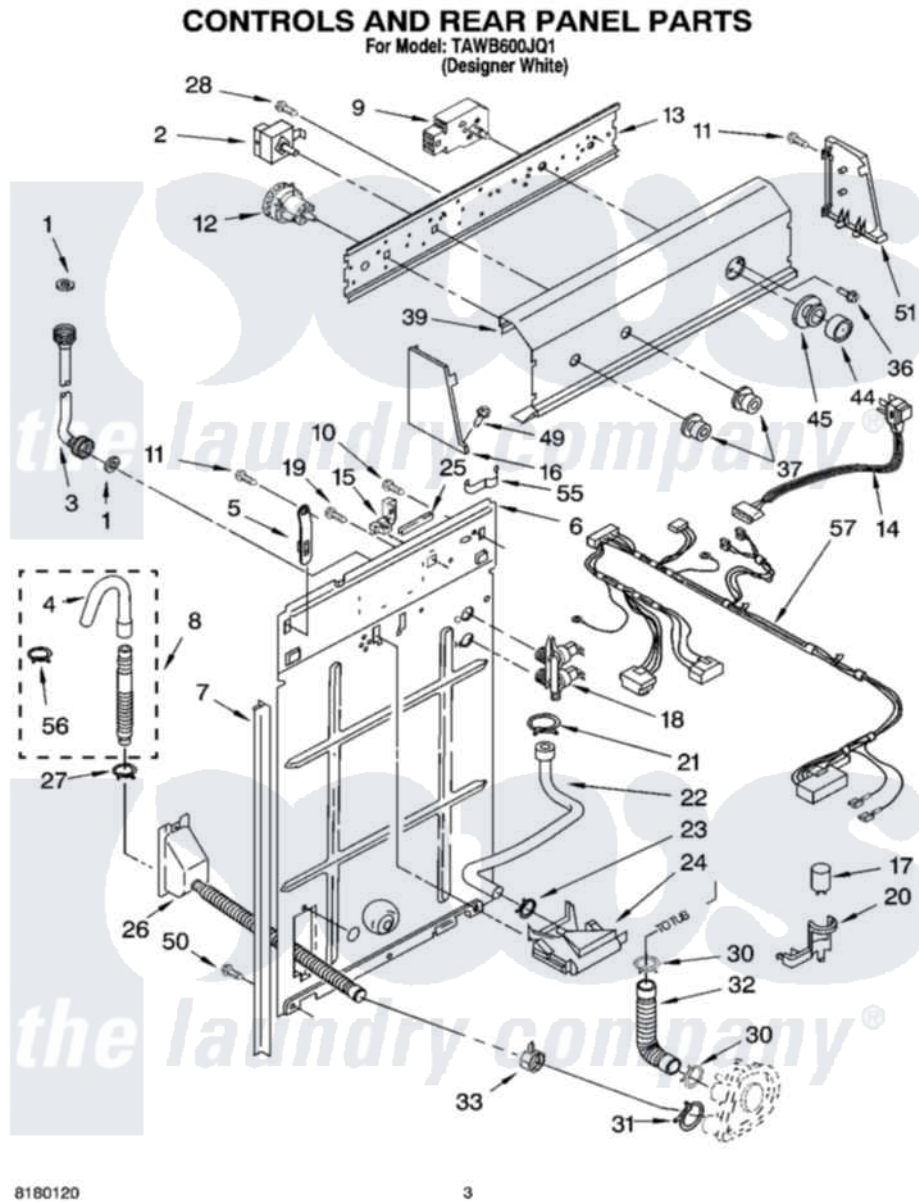

Whirlpool TAWB600JQ1 02 - CONTROL AND REAR PANEL PARTS

8180120

3

Whirlpool Residential Whirlpool TAWB600JQ1 Washer Parts Parts Diagram 02 - CONTROL AND REAR PANEL PARTS
Click on the part number to view part

Item	Original Part Number	Replaced By	Status	Part Description
1	3976300	16123		Washer Inlet-Hose Miscellaneous Parts Must be Ordered Separately.
2	661612	W10168256		Switch, Water Temperature
3	3949374	89503		Hose-Inlet
"	3949375	89503		Hose-Inlet
4	3357027			Nozzle, Hose Drain
5	8318255	8568314		Strap, Console
6	3357976			Panel, Rear
7	62747			Pad, Rear Panel
8	3951609	285664		Hose
"	661577	285666		Hose
"	3357090	285702		Hose
9	3951154			Timer, Control
10	3351614			Screw, Gearcase Cover Mounting
11	90767			Screw, 8A X 3/8 HeX Washer Head Tapping

12	3366848	W10339229	Switch-WL
13	3948814		Bracket, Control
14	661661	285800	Cord-Power
15	3952821	285777	Relief-Str
16	8274437	279960	Endcap
17	661606	8572717	Capacitor, Motor Start
18	3955673	285805	Valve-Inlet
19	9740848		Screw, Mixing Valve Mounting
20	8318201	8318046	Clip, Capacitor
21	370451	596669	Clamp, Manifold
22	62662	3357328	Hose, Vacuum Break
23	371503	596669	Clamp, Manifold
24	3347034		Break, Vacuum
25	303294	3367669	Protector, Edge
26	8317940	W10358149	Drain Hose Assembly
27	3366912	356138	Clamp, Hose
28	3400073		Screw, Ground
30	3363366	616099	Clamp
31	8317496	285655	Clamp, Hose
32	3951449	285871	Hose
33	3976395		Restraint, Hose
36	3400818		Screw, Timer Mounting
37	3950759	3957796	Knob, Control
39	3955507		Panel, Console
44	3951026	3957821	Knob, Timer
45	3950762	3957841	Dial, Timer
49	388326		Screw, 8-18 X 1.25
50	62863	3390631	Screw, 10-16 X 3/8
51	8274434	279960	Endcap
55	3347812	8528351	Clip
56	3366913	3357331	Clamp, Drain
57	3956517		Harness, Wiring