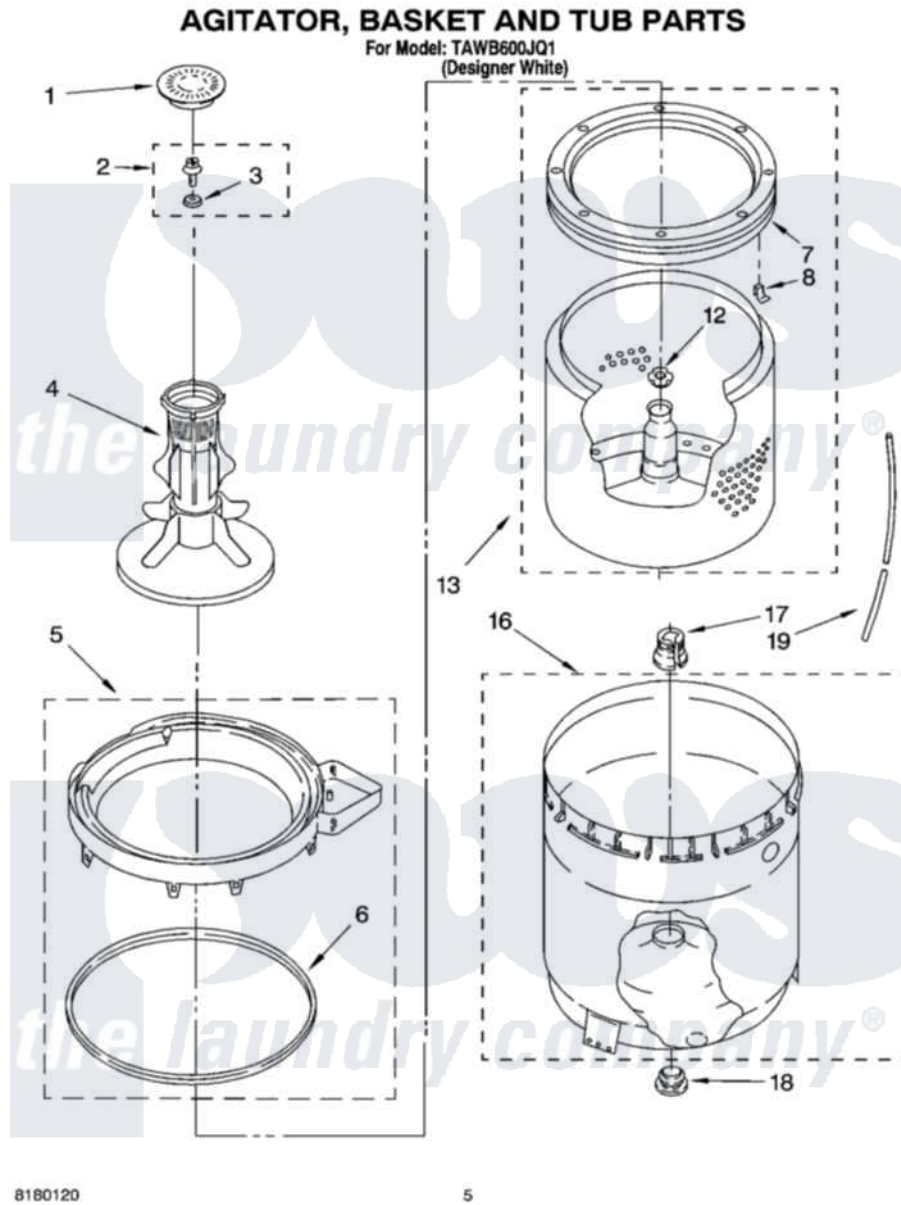

Whirlpool TAWB600JQ1 03 - AGITATOR, BASKET AND TUB PARTS

Whirlpool Residential Whirlpool TAWB600JQ1 Washer Parts Parts Diagram 03 - AGITATOR, BASKET AND TUB PARTS

[Click on the part number to view part](#)

Item	Original Part Number	Replaced By	Status	Part Description
1	3352483			Cap, Agitator
2	358237			Screw And Washer
3	3949550			Washer
4	63377			Agitator
5	3360611			Tub Ring And Gasket Assembly
6	3359586			Gasket, Tub Ring
7	3956205			Balance Ring
8	8519815			Clip, Balance Ring
12	21366			Nut, Spanner
13	3956206	3956207		Basket And Balance Ring
16	63125			Tub
17	389140			Tub Block, Basket Drive
18	383727			Gasket, Centerpod
19	3363657	353244		Hose, Pressure Switch