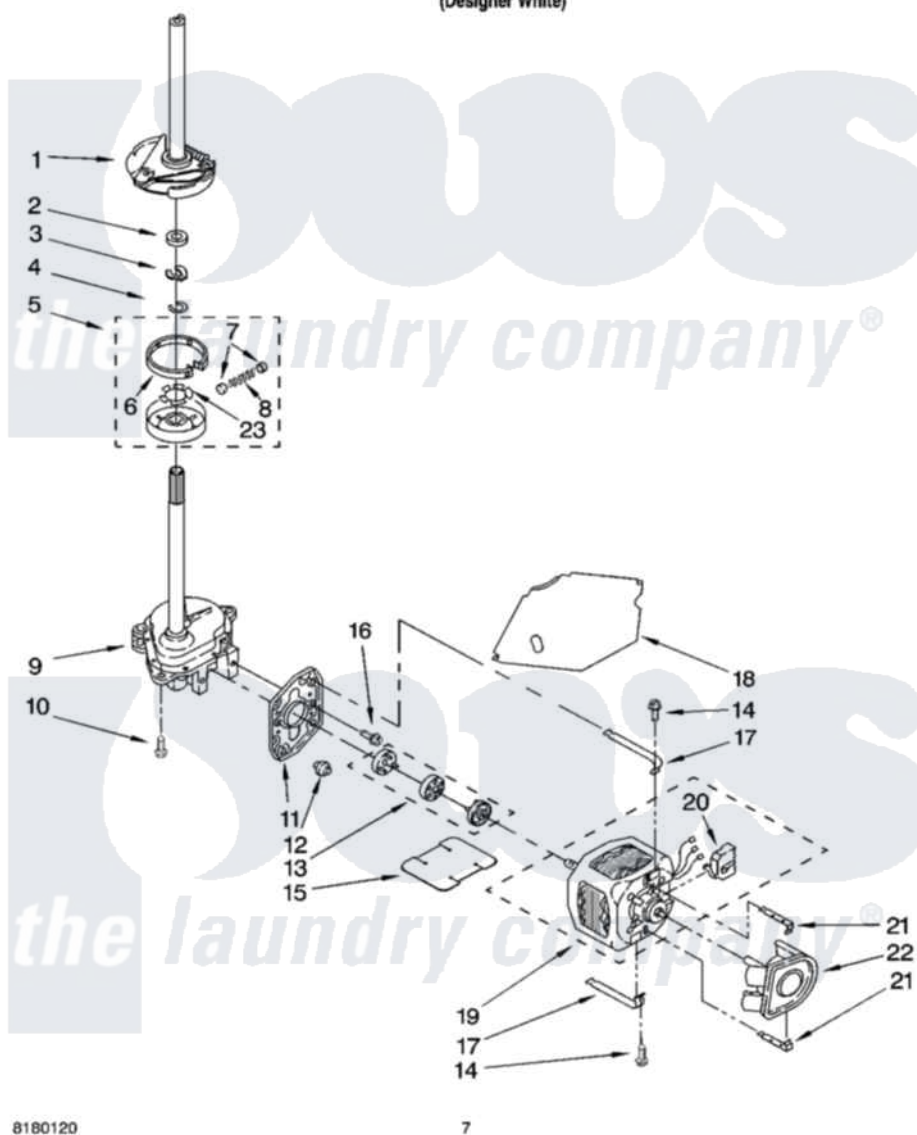

Whirlpool TAWB600JQ1 04 - BRAKE, CLUTCH, GEARCASE, MOTOR AND PUMP PARTS

BRAKE, CLUTCH, GEARCASE, MOTOR AND PUMP PARTS

For Model: TAWB600JQ1
(Designer White)

8180120

7

Whirlpool [Residential Whirlpool TAWB600JQ1 Washer Parts](#) Parts Diagram 04 - BRAKE, CLUTCH, GEARCASE, MOTOR AND PUMP PARTS
Click on the part number to view part

Item	Original Part Number	Replaced By	Status	Part Description
1	388951	285792		Basketdrive
2	63292			Washer, Spin Tube Thrust
3	62697	W10080230		Ring, Spin Tube Support
4	63283	285353		Ring
5	3951311	285785		Clutch
6	3951308	285790		Lining
7	62646			Cap, Clutch Spring
8	3946792			Spring And Damper Assembly
9	3360630	3360629		Gearcase
10	3357334	3400516		Screw Anti-Rattle
11	62611			Plate, Motor Mount To Gearcase
12	62691			Grommet, Motor
13	285753	285753A		Coupling
14	3387485	273556		Screw, 10-16 X 5/8

15	3946532		Shield, Motor
16	3357334	3400516	Screw Anti-Rattle
17	3349637	W10086010	Retainer, Motor
18	3362089		Shield, Tub To Motor
19	8528157	661600	Motor, Main Drive
20	3952056		Switch, Main Drive Motor
21	8546127		Retainer, Pump
22	3363394		Pump
23	3355454		Clip, Main Drive