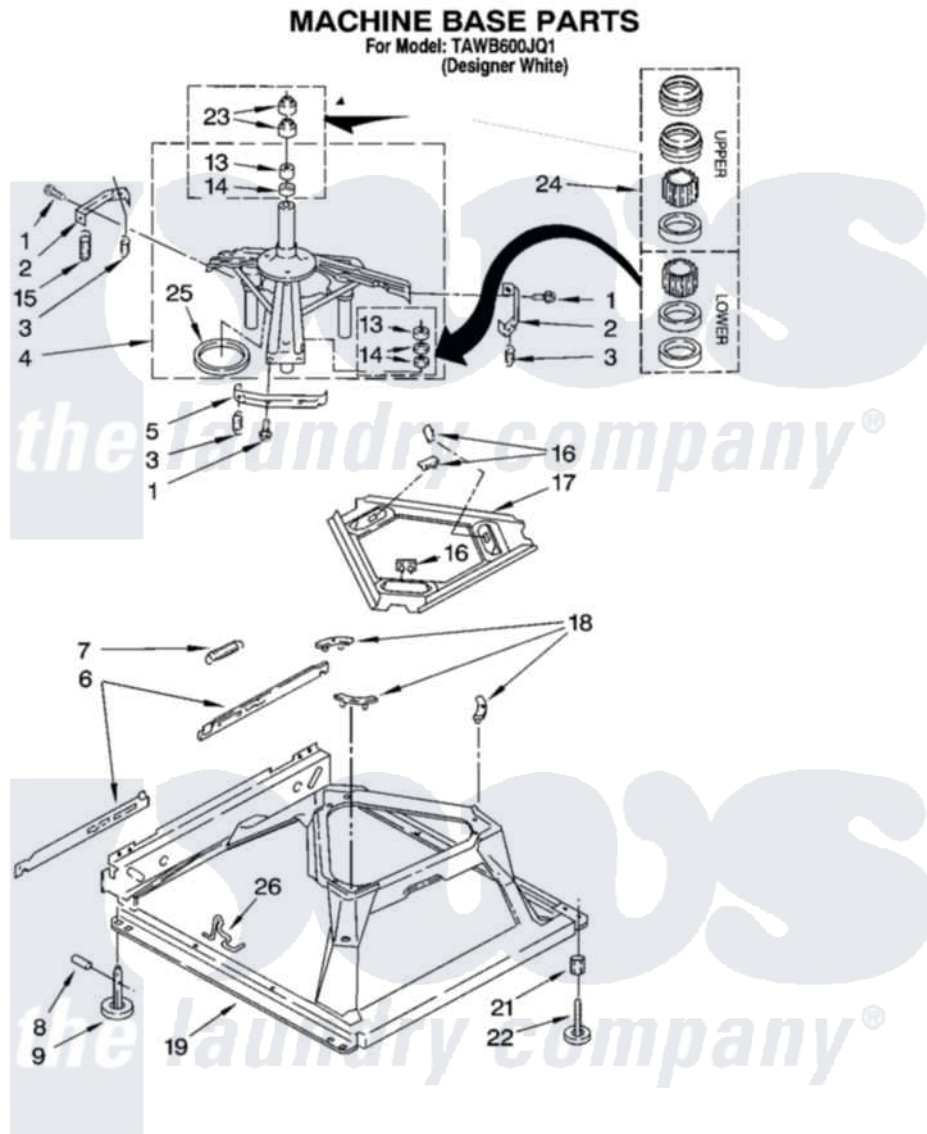

Whirlpool TAWB600JQ1 05 - MACHINE BASE PARTS

8

8180120

Whirlpool Residential Whirlpool TAWB600JQ1 Washer Parts Parts Diagram 05 - MACHINE BASE PARTS
[Click on the part number to view part](#)

Item	Original Part Number	Replaced By	Status	Part Description
1	3400076			Screw, Bracket Mounting
2	64067			Bracket, Spring Outer
3	63907			Spring, Suspension
4	3362087	280184		Support
5	64065			Bracket, Spring Outer
6	63138			Link, Leveling Mechanism
7	62597	8316845		Spring
8	62837			Pin, Knurled
9	62596	285244		Feet-Leveling
13	3347047	8546455		Bearing, Centerpost
14	357409	359449		Seal, Agitator Shaft
15	388492	W10250667		Spring, Counterweight
16	62568	285219		Pad
17	3946509			Plate, Suspension
18	3363660	285744		Pad
19	3349337	285459		Base

21	3359452		Nut, Lock
22	389102	W10001130	Foot, Leveling
23	356934	8577376	Seal, Centerpost
24	285203		Centerpost Bearing Kit
25	63134		Ring, Sound Deadening
26	63806	W10145155	Retainer, Suspension Spring