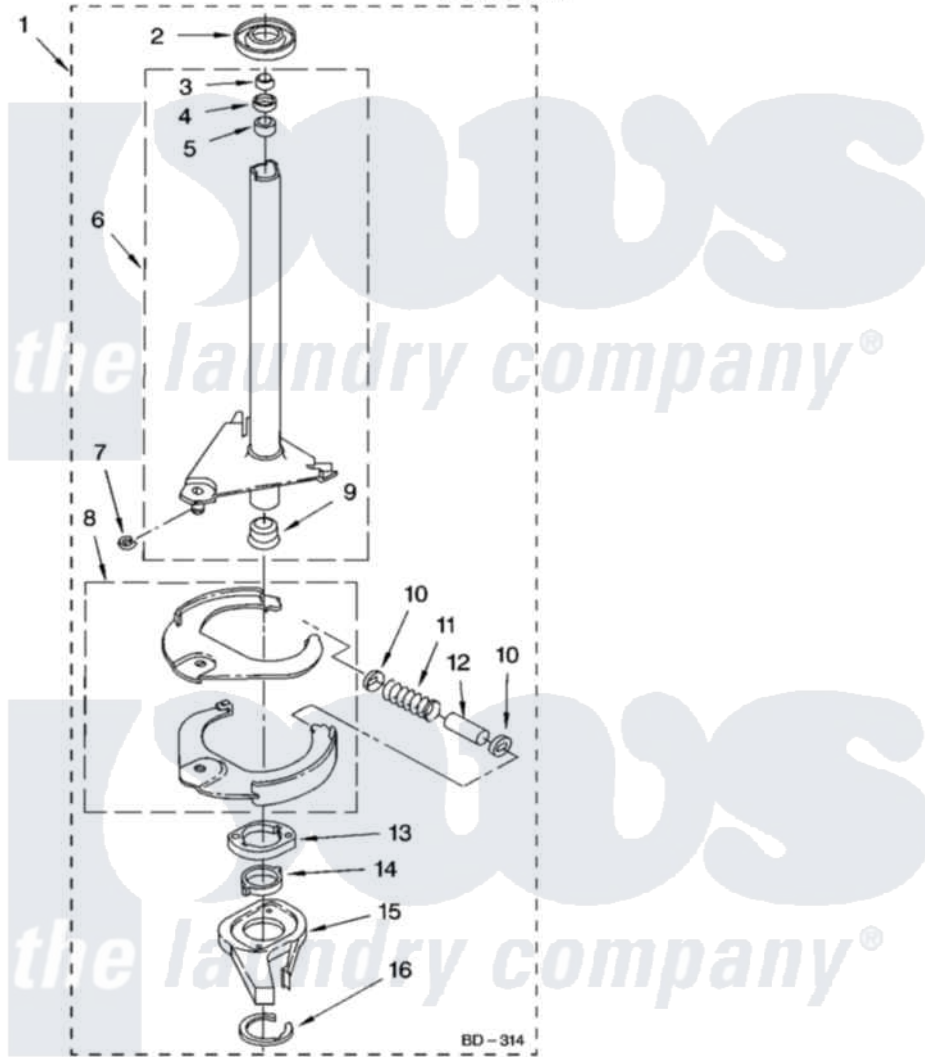

# Whirlpool TAWB600JQ1 07 - BRAKE AND DRIVE TUBE PARTS

## BRAKE AND DRIVE TUBE PARTS

For Model: TAWB600JQ1  
(Designer White)

8180120

11

Whirlpool [Residential Whirlpool TAWB600JQ1 Washer Parts](#) Parts Diagram 07 - BRAKE AND DRIVE TUBE PARTS  
Click on the part number to view part

Item	Original Part Number	Replaced By	Status	Part Description
1	388951	<a href="#">285792</a>		Basketdrive
2	<a href="#">62658</a>			Ring, Thrust
3	<a href="#">91939</a>			Seal, Shaft
4	<a href="#">356427</a>			Seal, Spin Pinion
5	<a href="#">356937</a>			Spacer, Drive Tube
6	64027	<a href="#">64208</a>		Tube-Spin
7	64035	<a href="#">W10083190</a>		Ring, Retaining
8	64232	<a href="#">285438</a>		Shoe-Brake
9	62703	<a href="#">8546462</a>		"T" Bearing, Spin Tube
10	62648	<a href="#">285658</a>		Sleeve
11	62647		Not Available	Spring, Brake
12	62909	<a href="#">285658</a>		Sleeve
13	63023	<a href="#">8546461</a>		Cam, Brake Release
14	<a href="#">63022</a>			Sleeve, Cam
15	64194	<a href="#">285790</a>		Lining
16	90368	<a href="#">W10083200</a>		Ring, Retaining