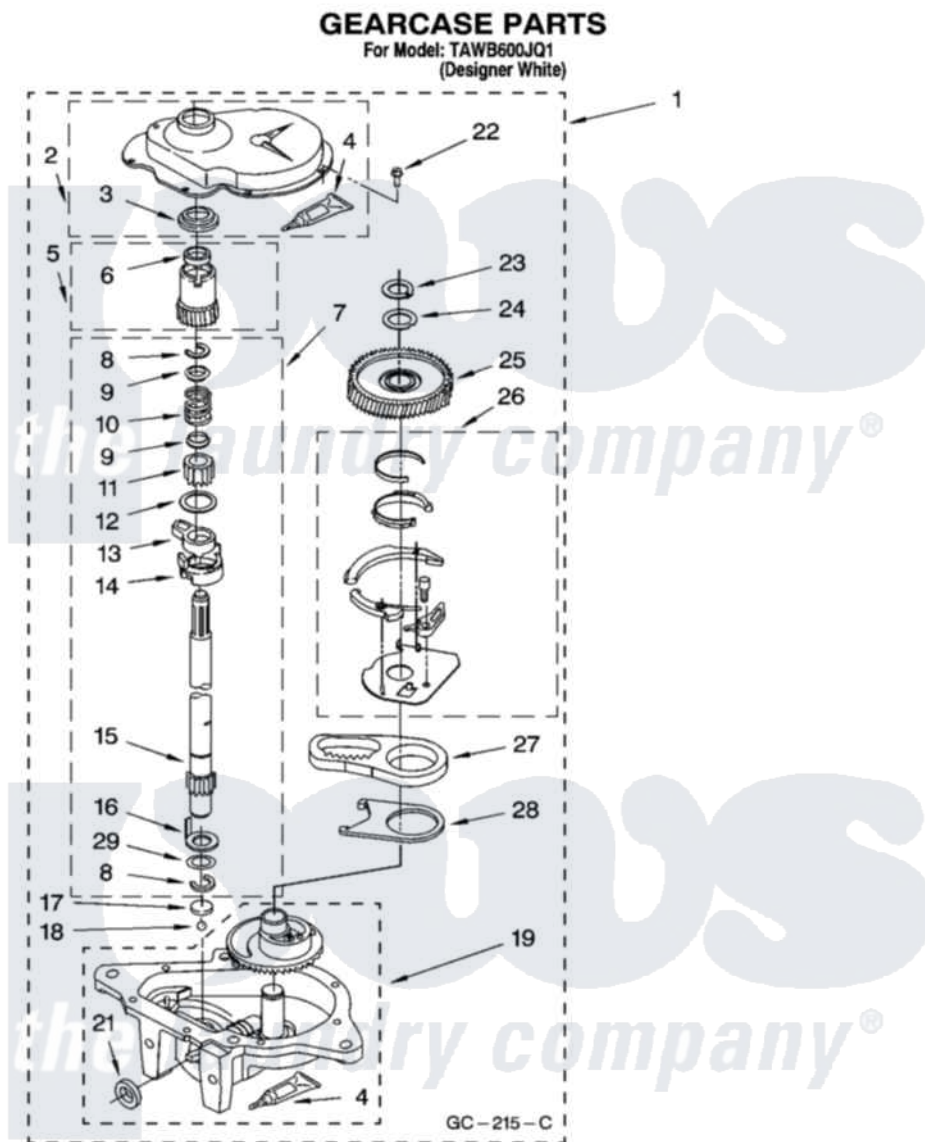

# Whirlpool TAWB600JQ1 08 - GEARCASE PARTS

12

8180120

Whirlpool [Residential Whirlpool TAWB600JQ1 Washer Parts](#) Parts Diagram 08 - GEARCASE PARTS  
Click on the part number to view part

Item	Original Part Number	Replaced By	Status	Part Description
1	3360630	<a href="#">3360629</a>		Gearcase
2	<a href="#">285202</a>			Cover, Gearcase
3	<a href="#">3349985</a>			Seal, Gearcase Cover
4	<a href="#">285195</a>			Sealer Sealer, Gasket
5	63320	<a href="#">285362</a>		Gear and Pinion
6	<a href="#">356427</a>			Seal, Spin Pinion
7	<a href="#">389387</a>			Shaft, Agitator
8	90369		Not Available	Ring, Retaining (2)
9	<a href="#">62677</a>			Retainer, Spring
10	<a href="#">62676</a>			Spring, Agitator
11	63273	<a href="#">285509</a>		Shaft, Agitator
12	<a href="#">62619</a>			Washer, Agitator Gear
13	62580	<a href="#">285206</a>		Cam-Agitator
14	62581	<a href="#">285206</a>		Cam-Agitator
15	<a href="#">285509</a>			Shaft, Agitator
16	<a href="#">62618</a>			Washer, Cam Thrust

17	16018	<a href="#">285205</a>	Bearing
18	85529	<a href="#">285205</a>	Bearing
19	389230	<a href="#">285515</a>	Gearcase
21	<a href="#">285352</a>		Seal Kit, Thrust Plug
22	<a href="#">3351614</a>		Screw, Gearcase Cover Mounting
23	3362552	<a href="#">285765</a>	Ring-Retr
24	285735	<a href="#">285766</a>	Washer Kit, Thrust
25	62570	<a href="#">285362</a>	Gear and Pinon
26	388253	<a href="#">999516</a>	Shelf-Glas
27	3349296	<a href="#">8546456</a>	Rack, Connecting
28	<a href="#">62621</a>		Actuator, Shift
29	<a href="#">388815</a>		Washer, Intermediate 1 3976263 Miscellaneous Parts Bag 2 3976300 Washer, Inlet Hose 3 3366913 Clamp, Hose