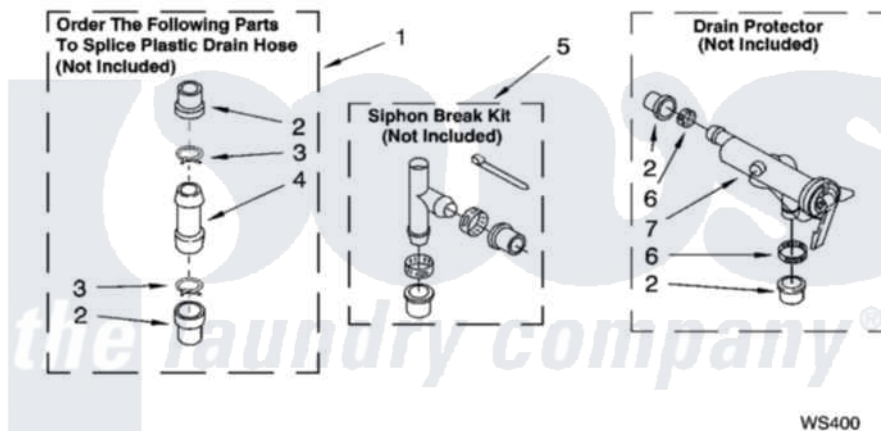

WATER SYSTEM PARTS

For Model: TAWB600JQ1
(Designer White)

8180120

13

Whirlpool Residential Whirlpool TAWB600JQ1 Washer Parts Parts Diagram 09 - WATER SYSTEM PARTS

Click on the part number to view part

Item	Original Part Number	Replaced By	Status	Part Description
1	285442			Water System Parts
2	285321			Water System Parts
3	370447	285655		Clamp, Hose
4	16272			Connector, Straight
5	285320			Water System Parts
6	65349	285655		Clamp, Hose
7	367031			Water System Parts