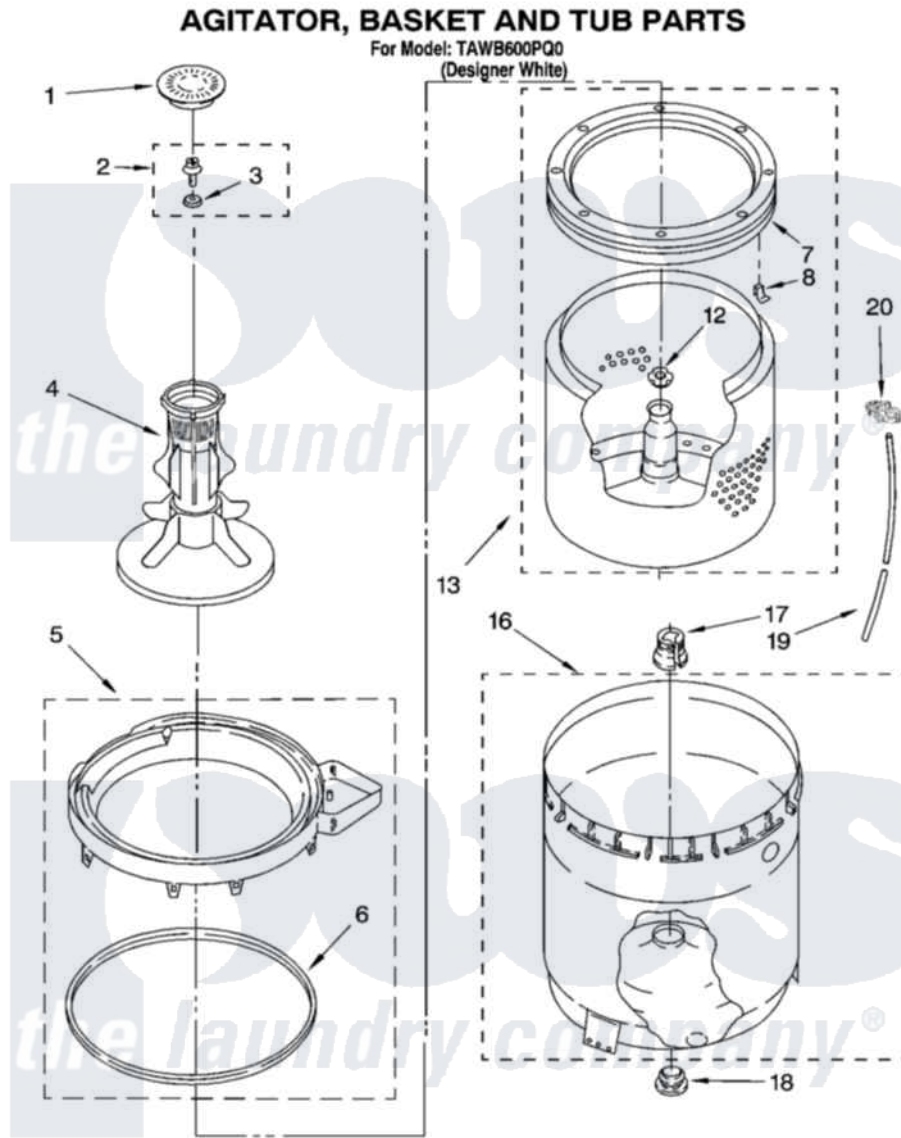

Whirlpool TAWB600PQ0 03 - AGITATOR, BASKET AND TUB PARTS

8180397

5

Whirlpool [Residential Whirlpool TAWB600PQ0 Washer Parts](#) Parts Diagram 03 - AGITATOR, BASKET AND TUB PARTS

[Click on the part number to view part](#)

Item	Original Part Number	Replaced By	Status	Part Description
1	3352483			Cap, Agitator
2	358237			Screw And Washer
3	3949550			Washer
4	63377			Agitator
5	3360611			Tub Ring And Gasket Assembly
6	3359586			Gasket, Tub Ring
7	3956205			Balance Ring
8	8519815			Clip, Balance Ring
12	21366			Nut, Spanner
13	3956206	3956207		Basket And Balance Ring
16	63125			Tub
17	389140			Tub Block, Basket Drive
18	383727			Gasket, Centerpod
19	3363657	353244		Hose, Pressure Switch
20	2219077			Clip, Pressure Switch Hose