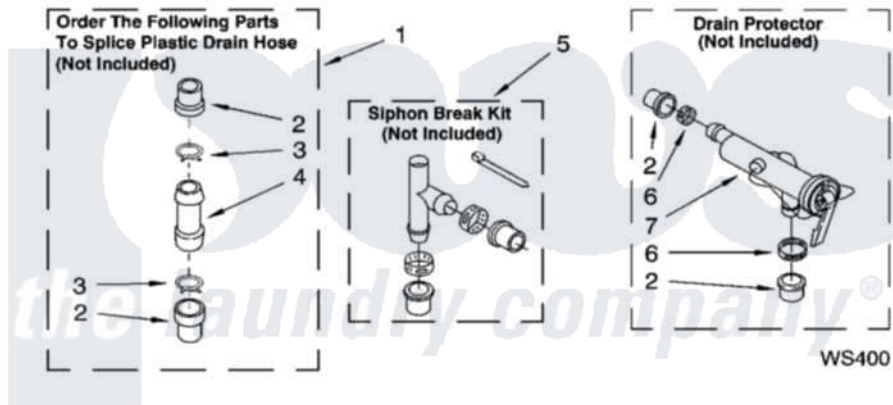

**WATER SYSTEM PARTS**

For Model: TAWB600PQ0  
(Designer White)

8180397

13

Whirlpool [Residential Whirlpool TAWB600PQ0 Washer Parts](#) Parts Diagram 09 - WATER SYSTEM PARTS  
Click on the part number to view part

Item	Original Part Number	Replaced By	Status	Part Description
1	<a href="#">285442</a>			Water System Parts
2	<a href="#">285321</a>			Water System Parts
3	370447	<a href="#">285655</a>		Clamp, Hose
4	<a href="#">16272</a>			Connector, Straight
5	<a href="#">285320</a>			Water System Parts
6	65349	<a href="#">285655</a>		Clamp, Hose
7	<a href="#">367031</a>			Water System Parts