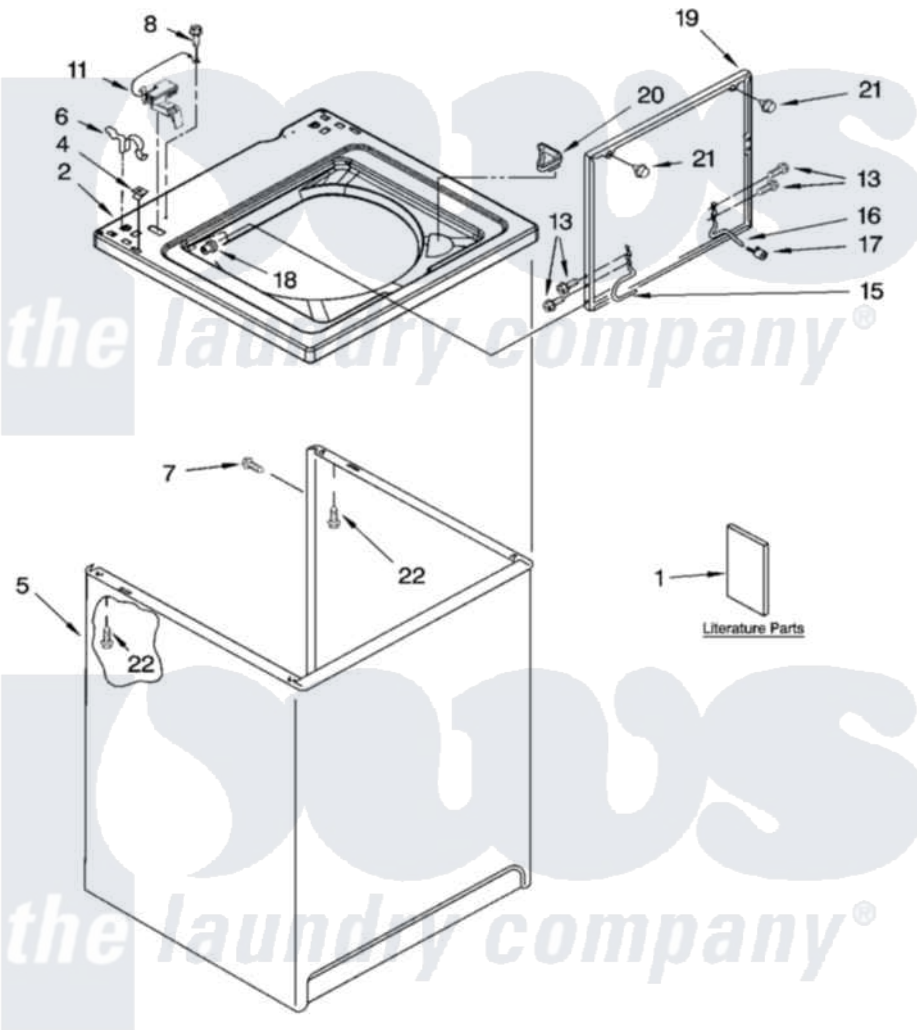

# Whirlpool TAWB600PQ2 01 - TOP AND CABINET PARTS

## TOP AND CABINET PARTS

For Model: TAWB600PQ2  
(Designer White)

AUTOMATIC  
WASHER

11-05 Litho in U.S.A. (drd)

1

Part No. 8181042

[Whirlpool Residential Whirlpool TAWB600PQ2 Washer Parts](#) Parts Diagram 01 - TOP AND CABINET PARTS

[Click on the part number to view part](#)

Item	Original Part Number	Replaced By	Status	Part Description
1	3958075		Not Available	Installation Instructions
"	3955914		Not Available	Feature Sheet
"	8578235		Not Available	Use & Care Guide
"	3957458		Not Available	Energy Guide
"	8557228		Not Available	Wiring Diagram
2	<a href="#">8541617</a>			Top
4	<a href="#">357213</a>			Nut, Push-In
5	<a href="#">63128</a>			Cabinet
6	<a href="#">62780</a>			Clip, Top And Cabinet And Rear Panel
7	3357011	<a href="#">308685</a>		Side Trim )
8	<a href="#">3351614</a>			Screw, Gearcase Cover Mounting
11	<a href="#">8318084</a>			Switch, Lid
13	3351355	<a href="#">W10119828</a>		Screw, Lid Hinge Mounting
15	<a href="#">8318088</a>			Hinge, Lid
16	<a href="#">54583</a>			Hinge, Lid

17	<a href="#">19119</a>		Bumper, Lid Hinge
18	<a href="#">21258</a>		Bearing, Lid Hinge
19	8542383	<a href="#">W10193857</a>	Lid
20	<a href="#">3362952</a>		Dispenser, Bleach
21	<a href="#">9724509</a>		Bumper, Lid
22	<a href="#">3390631</a>		Screw, 10-16 X 3/8