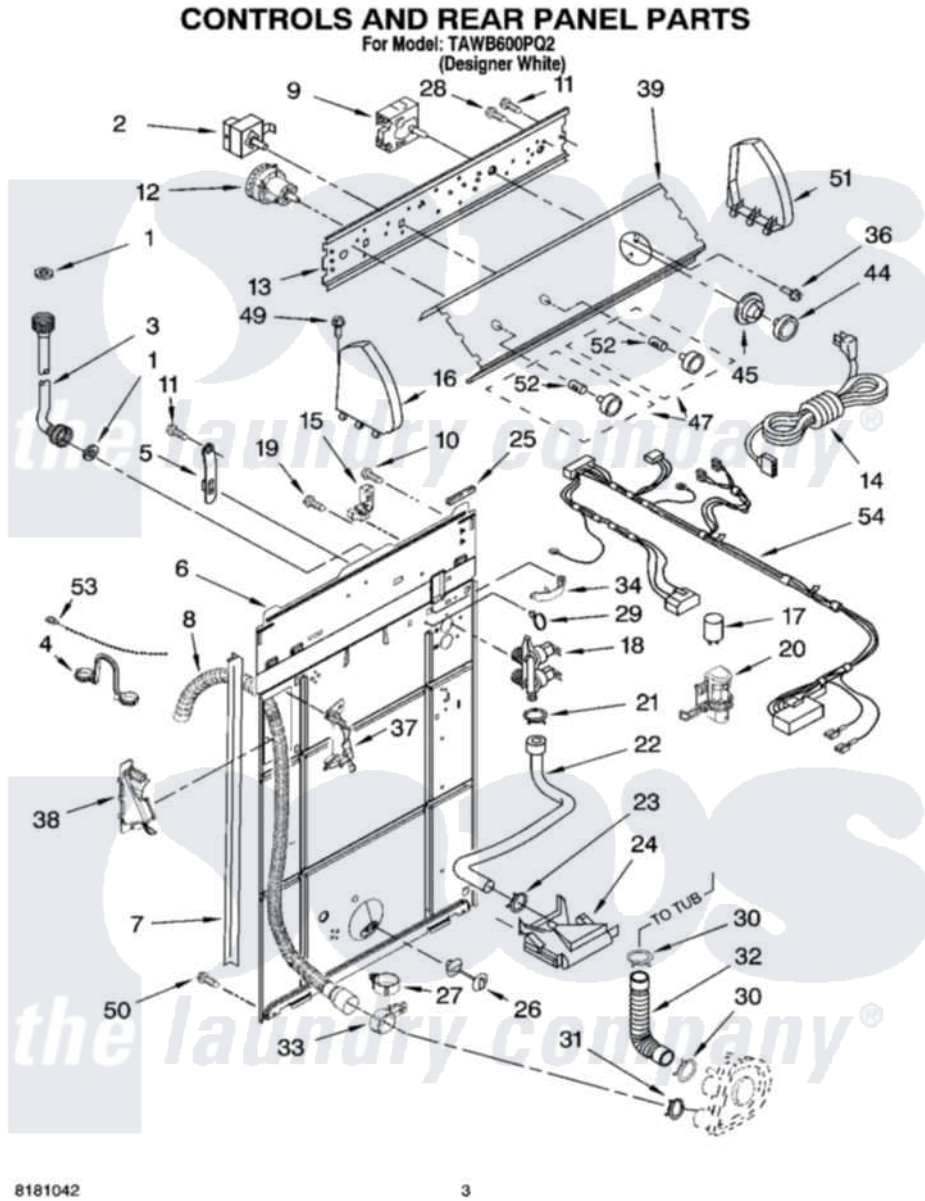

Whirlpool TAWB600PQ2 02 - CONTROLS AND REAR PANEL PARTS

8181042

3

Whirlpool [Residential Whirlpool TAWB600PQ2 Washer Parts](#) Parts Diagram 02 - CONTROLS AND REAR PANEL PARTS

[Click on the part number to view part](#)

Item	Original Part Number	Replaced By	Status	Part Description
1	3976300	16123		Washer Inlet-Hose Miscellaneous Parts Must be Ordered Separately.
2	661612	W10168256		Switch, Water Temperature
3	8571377	89503		Hose-Inlet
"	8571378	89503		Hose-Inlet
4	8541672	8577378		U-Bend, Drain Hose
5	8568314			Strap, Console
6	8541686			Panel, Rear
7	62747			Pad, Rear Panel
8	8559373	W10096921		Drain Hose Assembly
9	8557226			Timer, Control
10	3351614			Screw, Gearcase Cover Mounting
11	90767			Screw, 8A X 3/8 HeX Washer Head Tapping
12	3366848	W10339229		Switch-WL