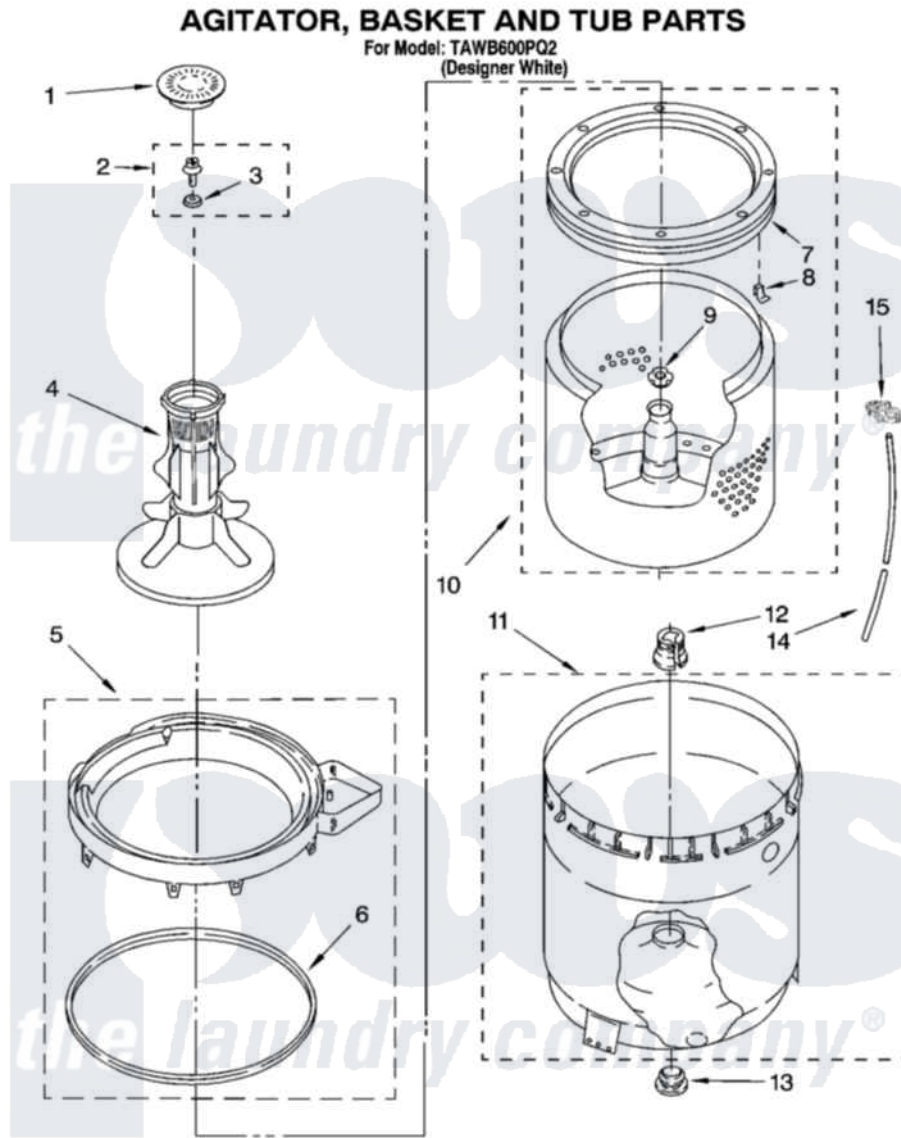

Whirlpool TAWB600PQ2 03 - AGITATOR, BASKET AND TUB PARTS

8181042

5

Whirlpool [Residential Whirlpool TAWB600PQ2 Washer Parts](#) Parts Diagram 03 - AGITATOR, BASKET AND TUB PARTS

[Click on the part number to view part](#)

| Item | Original Part Number | Replaced By | Status | Part Description |
|------|-------------------------|-------------------------|--------|------------------------------|
| 1 | 3352483 | | | Cap, Agitator |
| 2 | 358237 | | | Screw And Washer |
| 3 | 3949550 | | | Washer |
| 4 | 63377 | | | Agitator |
| 5 | 3360611 | | | Tub Ring And Gasket Assembly |
| 6 | 3359586 | | | Gasket, Tub Ring |
| 7 | 3956205 | | | Balance Ring |
| 8 | 8519815 | | | Clip, Balance Ring |
| 9 | 21366 | | | Nut, Spanner |
| 10 | 3956206 | 3956207 | | Basket And Balance Ring |
| 11 | 63125 | | | Tub |
| 12 | 389140 | | | Tub Block, Basket Drive |
| 13 | 383727 | | | Gasket, Centerpodt |
| 14 | 3363657 | 353244 | | Hose, Pressure Switch |
| 15 | 2219077 | | | Clip, Pressure Switch Hose |