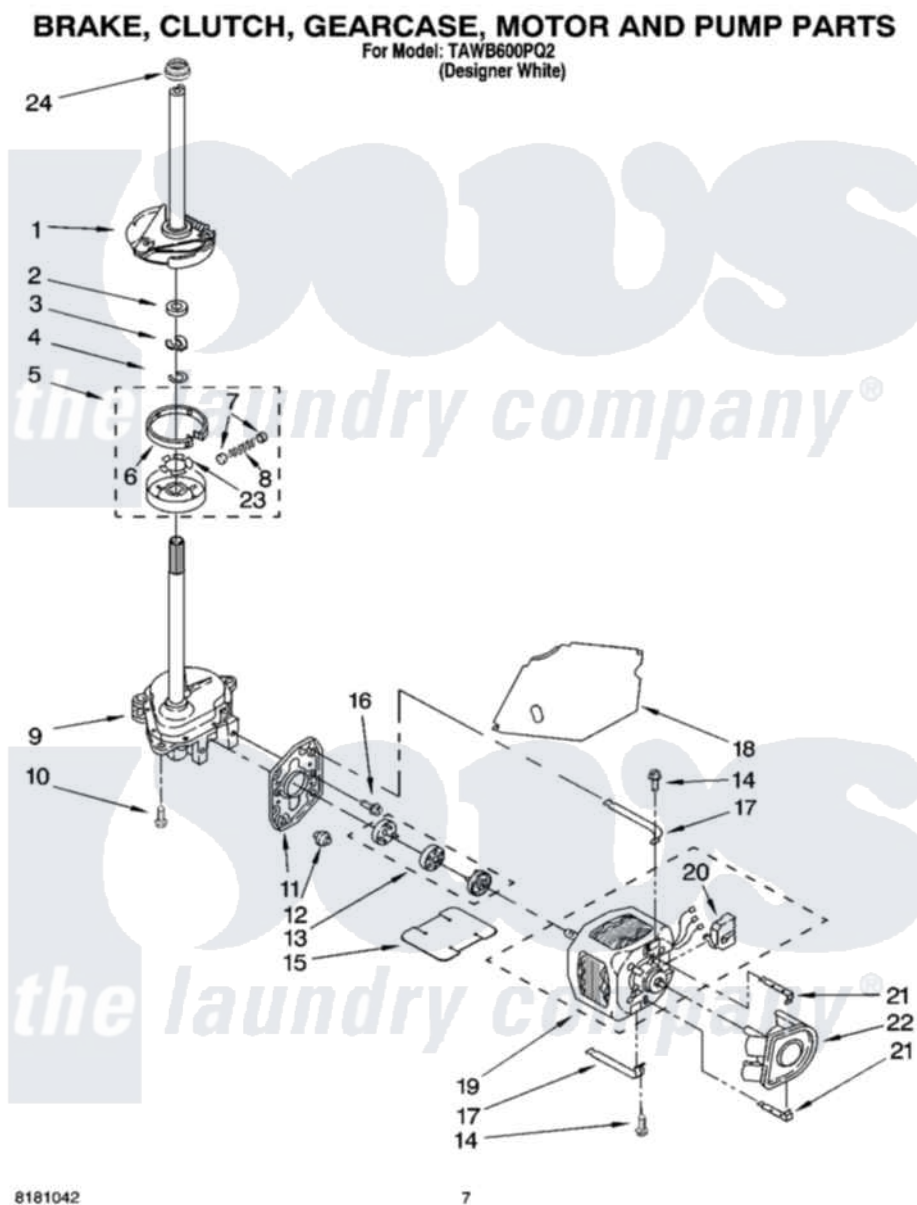

Whirlpool TAWB600PQ2 04 - BRAKE, CLUTCH, GEARCASE, MOTOR AND PUMP PARTS

Whirlpool [Residential Whirlpool TAWB600PQ2 Washer Parts](#) Parts Diagram 04 - BRAKE, CLUTCH, GEARCASE, MOTOR AND PUMP PARTS
Click on the part number to view part

Item	Original Part Number	Replaced By	Status	Part Description
1	388951	285792		Basketdrive
2	63292			Washer, Spin Tube Thrust
3	62697	W10080230		Ring, Spin Tube Support
4	63283	285353		Ring
5	3951311	285785		Clutch
6	3951308	285790		Lining
7	62646			Cap, Clutch Spring
8	3946792			Spring And Damper Assembly
9	3360630	3360629		Gearcase
10	3357334	3400516		Screw Anti-Rattle
11	62611			Plate, Motor Mount To Gearcase
12	62691			Grommet, Motor
13	285753	285753A		Coupling
14	3387485	273556		Screw, 10-16 X 5/8

15	3946532		Shield, Motor
16	3357334	3400516	Screw Anti-Rattle
17	3349637	W10086010	Retainer, Motor
18	3362089		Shield, Tub To Motor
19	8528157	661600	Motor, Main Drive
20	3952056		Switch, Main Drive Motor
21	8546127		Retainer, Pump
22	3363394		Pump
23	3355454		Clip, Main Drive
24	8577374		Seal, Centerpost