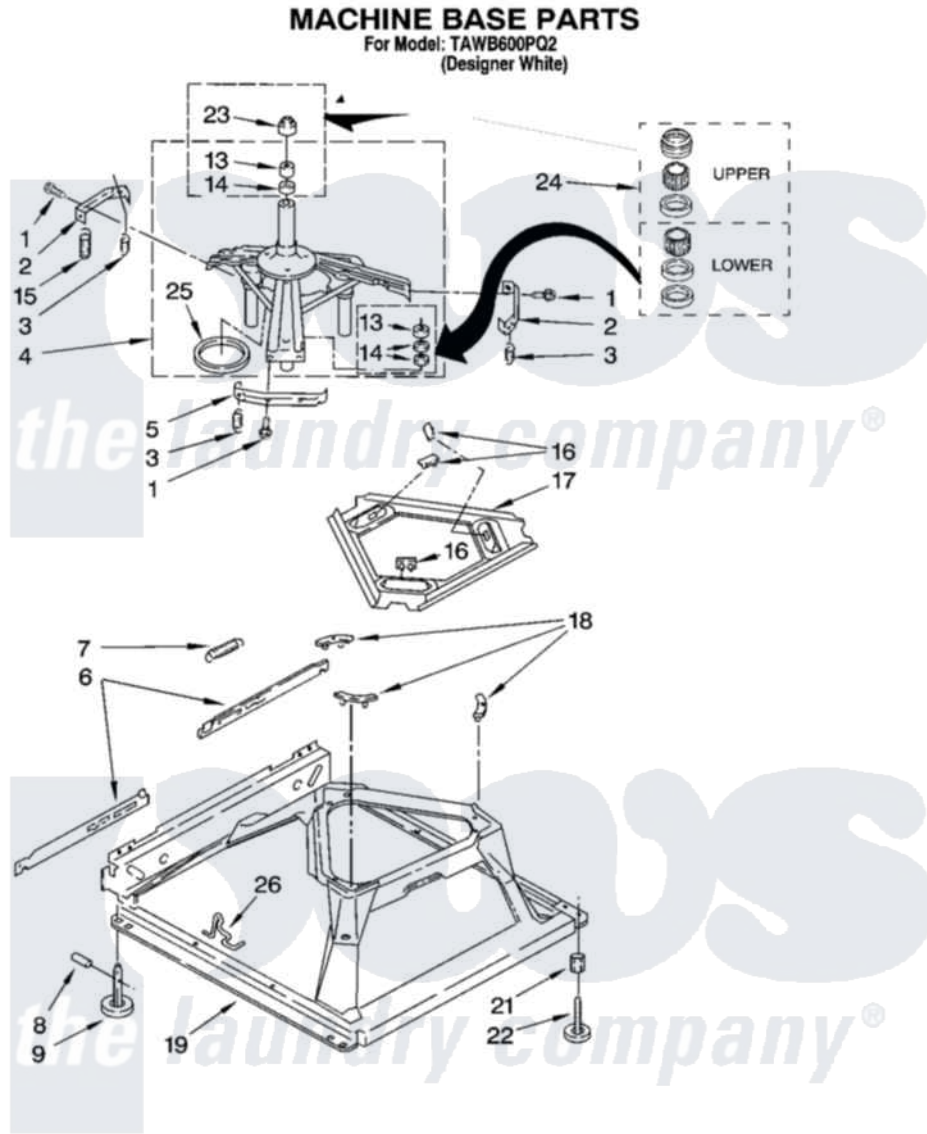

Whirlpool TAWB600PQ2 05 - MACHINE BASE PARTS

8

8181042

Whirlpool Residential Whirlpool TAWB600PQ2 Washer Parts Parts Diagram 05 - MACHINE BASE PARTS
Click on the part number to view part

Item	Original Part Number	Replaced By	Status	Part Description
1	3400076			Screw, Bracket Mounting
2	64067			Bracket, Spring Outer
3	63907			Spring, Suspension
4	8575214	280184		Support
5	64065			Bracket, Spring Outer
6	63138			Link, Leveling Mechanism
7	62597	8316845		Spring
8	62837			Pin, Knurled
9	62596	285244		Feet-Leveling
13	8546455			Bearing, Centerpost
14	357409	359449		Seal, Agitator Shaft
15	388492	W10250667		Spring, Counterweight
16	62568	285219		Pad
17	3946509			Plate, Suspension
18	3363660	285744		Pad
19	3349337	285459		Base

21	3359452		Nut, Lock
22	389102	W10001130	Foot, Leveling
23	8577376		Seal, Centerpost
24	285203		Centerpost Bearing Kit
25	63134		Ring, Sound Deadening
26	63806	W10145155	Retainer, Suspension Spring