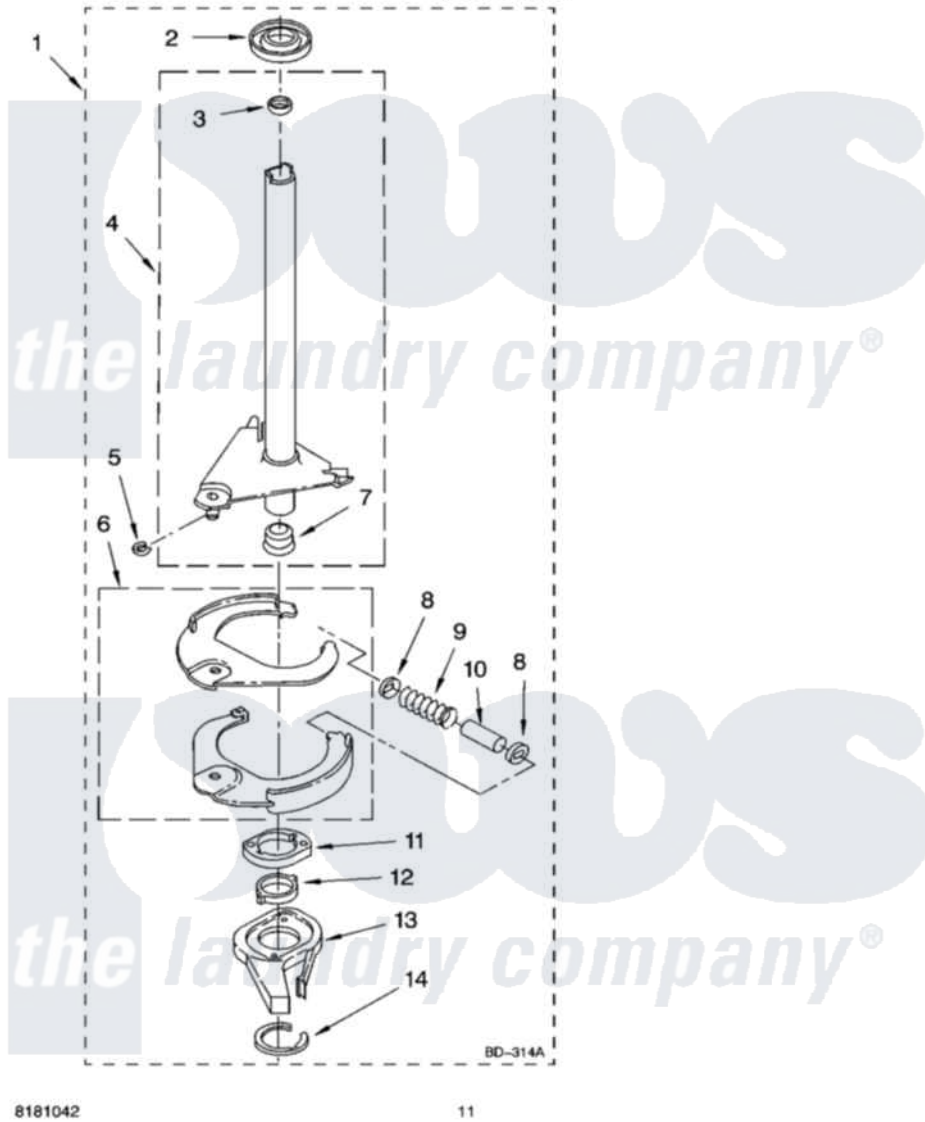

# Whirlpool TAWB600PQ2 07 - BRAKE AND DRIVE TUBE PARTS

## BRAKE AND DRIVE TUBE PARTS

For Model: TAWB600PQ2  
(Designer White)

8181042

11

Whirlpool Residential Whirlpool TAWB600PQ2 Washer Parts Parts Diagram 07 - BRAKE AND DRIVE TUBE PARTS

Click on the part number to view part

Item	Original Part Number	Replaced By	Status	Part Description
1	388951	<a href="#">285792</a>		Basketdrive
2	<a href="#">62658</a>			Ring, Thrust
3	<a href="#">356427</a>			Seal, Spin Pinion
4	64027	<a href="#">64208</a>		Tube-Spin
5	64035	<a href="#">W10083190</a>		Ring, Retaining
6	64232	<a href="#">285438</a>		Shoe-Brake
7	62703	<a href="#">8546462</a>		"T" Bearing, Spin Tube
8	3353956	<a href="#">285658</a>		Sleeve
9	62647		Not Available	Spring, Brake
10	3355360	<a href="#">285658</a>		Sleeve
11	661516	<a href="#">8546461</a>		Cam, Brake Release
12	<a href="#">63022</a>			Sleeve, Cam
13	64194	<a href="#">285790</a>		Lining
14	90368	<a href="#">W10083200</a>		Ring, Retaining
"	N/A		Not Available	FOLLOWING PARTS NOT ILLUSTRATED
"	<a href="#">285208</a>			Lubricant