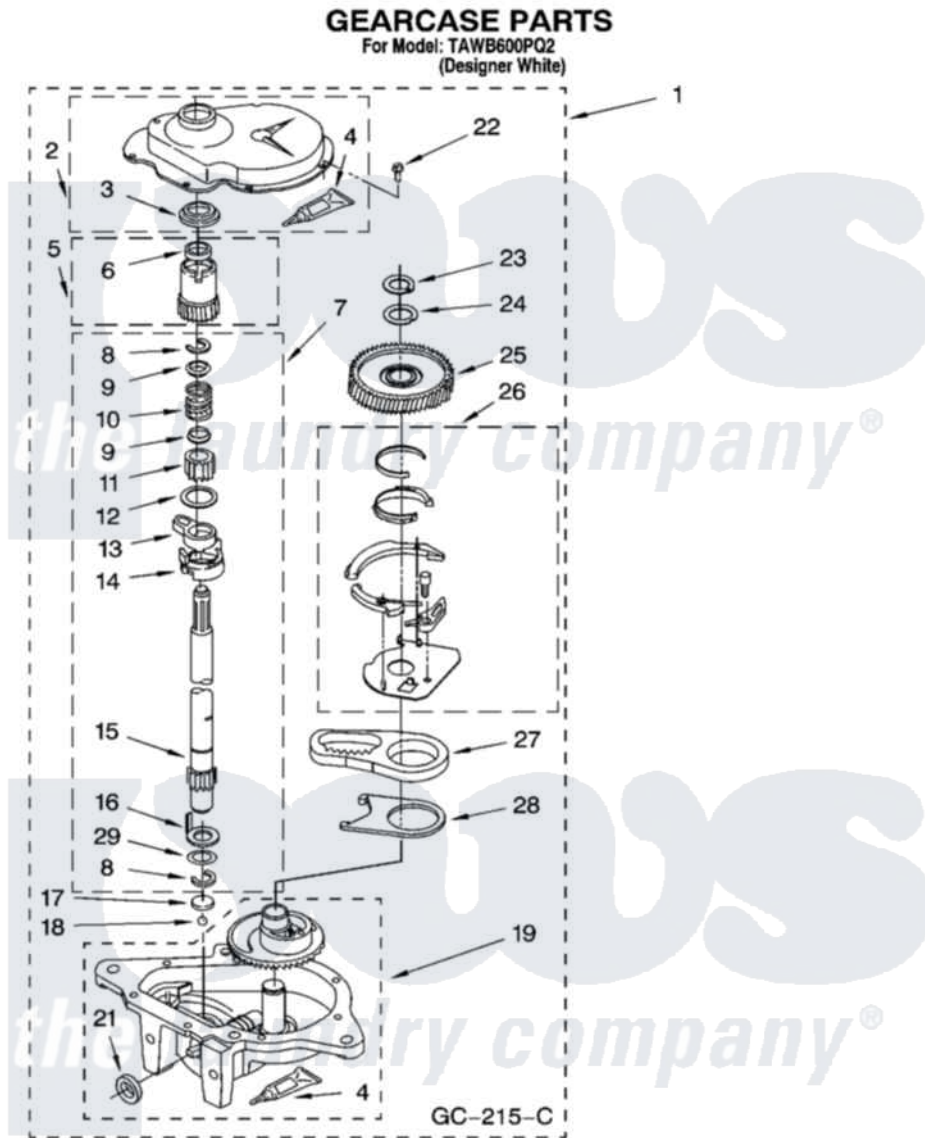

Whirlpool TAWB600PQ2 08 - GEARCASE PARTS

12

8181042

Whirlpool [Residential Whirlpool TAWB600PQ2 Washer Parts](#) Parts Diagram 08 - GEARCASE PARTS
Click on the part number to view part

Item	Original Part Number	Replaced By	Status	Part Description
1	3360630	3360629		Gearcase
2	285202			Cover, Gearcase
3	3349985			Seal, Gearcase Cover
4	285195			Sealer Sealer, Gasket
5	63320	285362		Gear and Pinion
6	356427			Seal, Spin Pinion
7	389387			Shaft, Agitator
8	90369		Not Available	Ring, Retaining (2)
9	62677			Retainer, Spring
10	62676			Spring, Agitator
11	63273	285509		Shaft, Agitator
12	62619			Washer, Agitator Gear
13	62580	285206		Cam-Agitator
14	62581	285206		Cam-Agitator
15	285509			Shaft, Agitator
16	62618			Washer, Cam Thrust

17	16018	285205	Bearing
18	85529	285205	Bearing
19	389230	285515	Gearcase
21	285352		Seal Kit, Thrust Plug
22	3351614		Screw, Gearcase Cover Mounting
23	3362552	285765	Ring-Retr
24	285735	285766	Washer Kit, Thrust
25	62570	285362	Gear and Pinon
26	388253	999516	Shelf-Glas
27	3349296	8546456	Rack, Connecting
28	62621		Actuator, Shift
29	388815		Washer, Intermediate 1 3976263 Miscellaneous Parts Bag 2 3976300 Washer, Inlet Hose 3 3366913 Clamp, Hose