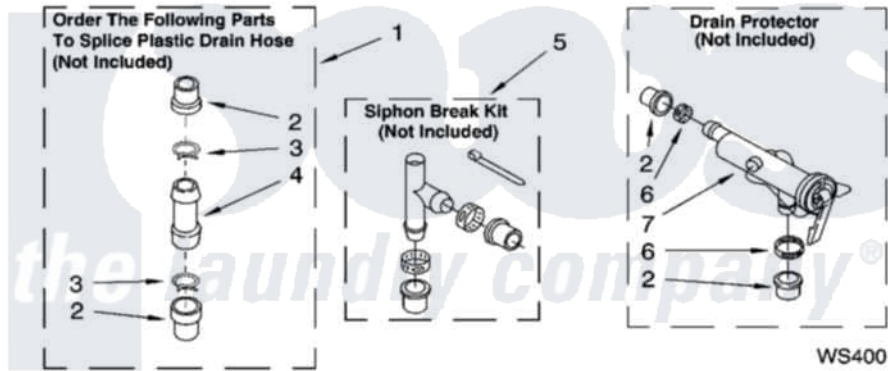

**Whirlpool TAWB600PQ2 09 - WATER SYSTEM PARTS, OPTIONAL PARTS
(NOT INCLUDED)**

WATER SYSTEM PARTS

For Model: TAWB600PQ2
(Designer White)

8181042

13

Whirlpool [Residential Whirlpool TAWB600PQ2 Washer Parts](#) Parts Diagram 09 - WATER SYSTEM PARTS,
OPTIONAL PARTS (NOT INCLUDED)
Click on the part number to view part

Item	Original Part Number	Replaced By	Status	Part Description
1	285442			Water System Parts
2	285321			Water System Parts
3	370447	285655		Clamp, Hose
4	16272			Connector, Straight
5	285320			Water System Parts
6	65349	285655		Clamp, Hose
7	367031			Water System Parts
	72017			Paint, Touch-Up
"	350938			Paint, Pressurized Spray B
"	350930			Paint, Pressurized Spray B
"	799344			Paint, Touch-Up)
"	N/A		Not Available	OIL
"	350572			Oil
"	N/A		Not Available	LUBRICANT
"	285208			Lubricant