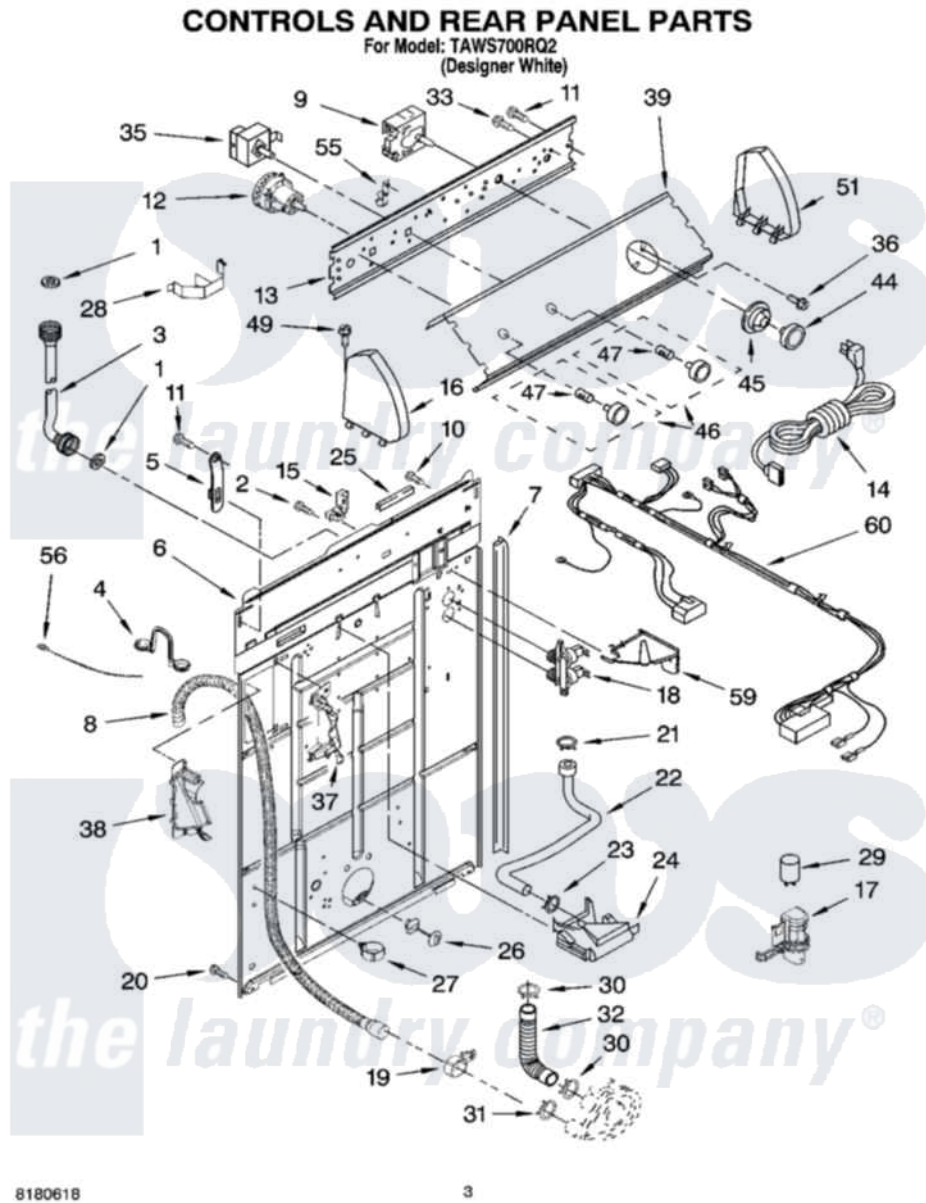

# Whirlpool TAWS700RQ2 02 - CONTROLS AND REAR PANEL PARTS

8180618

3

Whirlpool [Residential Whirlpool TAWS700RQ2 Washer Parts](#) Parts Diagram 02 - CONTROLS AND REAR PANEL PARTS

[Click on the part number to view part](#)

Item	Original Part Number	Replaced By	Status	Part Description
1	3976300	<a href="#">16123</a>		Washer Inlet-Hose Miscellaneous Parts Must be Ordered Separately.
2	<a href="#">9740848</a>			Screw, Mixing Valve Mounting
3	8571377	<a href="#">89503</a>		Hose-Inlet
"	8571378	<a href="#">89503</a>		Hose-Inlet
4	8541672	<a href="#">8577378</a>		U-Bend, Drain Hose
5	<a href="#">8568314</a>			Strap, Console
6	<a href="#">8318015</a>			Panel, Rear
7	<a href="#">62747</a>			Pad, Rear Panel
8	8559373	<a href="#">W10096921</a>		Drain Hose Assembly
9	<a href="#">8542050</a>			Timer, Control
10	<a href="#">3351614</a>			Screw, Gearcase Cover Mounting
11	<a href="#">90767</a>			Screw, 8A X 3/8 HeX Washer Head Tapping
12	3366847	<a href="#">W10337780</a>		Switch-WL