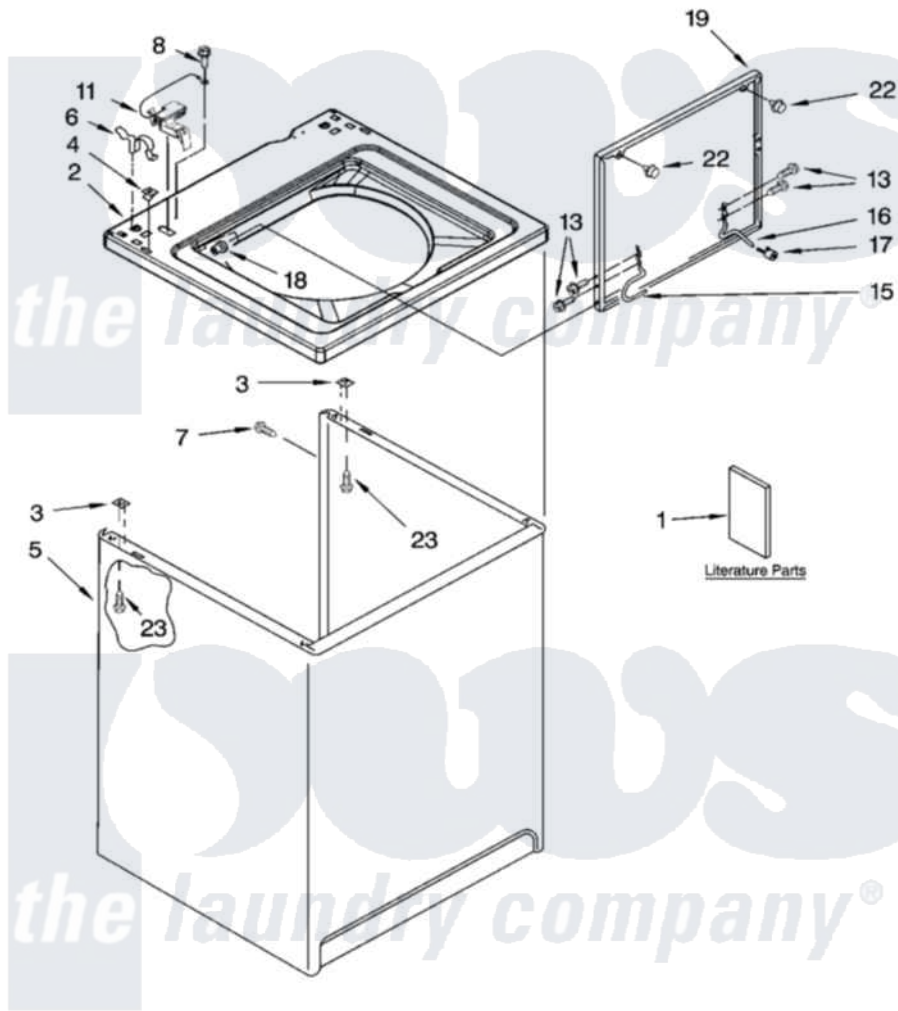

# Whirlpool TAWS700RQ3 01 - TOP AND CABINET PARTS

## TOP AND CABINET PARTS

For Model: TAWS700RQ3  
(Designer White)

AUTOMATIC  
WASHER

1-05 Litho in U.S.A. (dtd)

1

Part No. 8181010

[Whirlpool Residential Whirlpool TAWS700RQ3 Washer Parts](#) Parts Diagram 01 - TOP AND CABINET PARTS

[Click on the part number to view part](#)

Item	Original Part Number	Replaced By	Status	Part Description
1	3958075		Not Available	Installation Instructions
"	3955914		Not Available	Feature Sheet
"	8578235		Not Available	Use & Care Guide
"	3957468		Not Available	Energy Guide
"	8565144		Not Available	Wiring Diagram
2	<a href="#">8318068</a>			Top
3	62750			Spacer, Cabinet To Top (4)
4	<a href="#">357213</a>			Nut, Push-In
5	<a href="#">63424</a>			Cabinet
6	<a href="#">62780</a>			Clip, Top And Cabinet And Rear Panel
7	3357011	<a href="#">308685</a>		Side Trim )
8	<a href="#">3351614</a>			Screw, Gearcase Cover Mounting
11	<a href="#">8318084</a>			Switch, Lid
13	3351355	<a href="#">W10119828</a>		Screw, Lid Hinge Mounting
15	<a href="#">8318088</a>			Hinge, Lid

16	<a href="#">54583</a>		Hinge, Lid
17	<a href="#">19119</a>		Bumper, Lid Hinge
18	<a href="#">21258</a>		Bearing, Lid Hinge
19	8542383	<a href="#">W1019385Z</a>	Lid
22	<a href="#">9724509</a>		Bumper, Lid
23	<a href="#">3390631</a>		Screw, 10-16 X 3/8