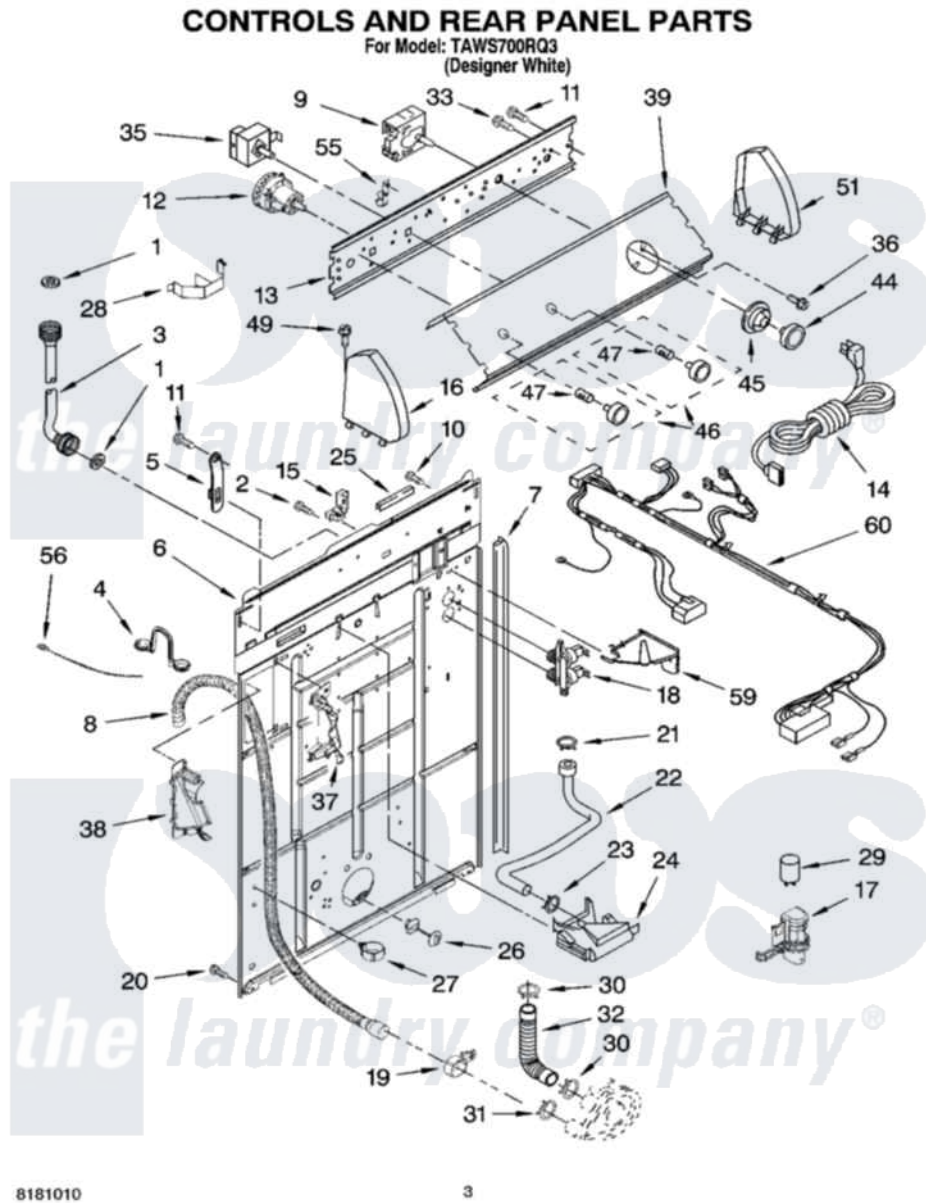

Whirlpool TAWS700RQ3 02 - CONTROLS AND REAR PANEL PARTS

Whirlpool [Residential Whirlpool TAWS700RQ3 Washer Parts](#) Parts Diagram 02 - CONTROLS AND REAR PANEL PARTS

[Click on the part number to view part](#)

Item	Original Part Number	Replaced By	Status	Part Description
1	3976300	16123		Washer Inlet-Hose Miscellaneous Parts Must be Ordered Separately.
2	9740848			Screw, Mixing Valve Mounting
3	8571377	89503		Hose-Inlet
"	8571378	89503		Hose-Inlet
4	8541672	8577378		U-Bend, Drain Hose
5	8568314			Strap, Console
6	8318015			Panel, Rear
7	62747			Pad, Rear Panel
8	8559373	W10096921		Drain Hose Assembly
9	8542050			Timer, Control
10	3351614			Screw, Gearcase Cover Mounting
11	90767			Screw, 8A X 3/8 HeX Washer Head Tapping
12	3366847	W10337780		Switch-WL