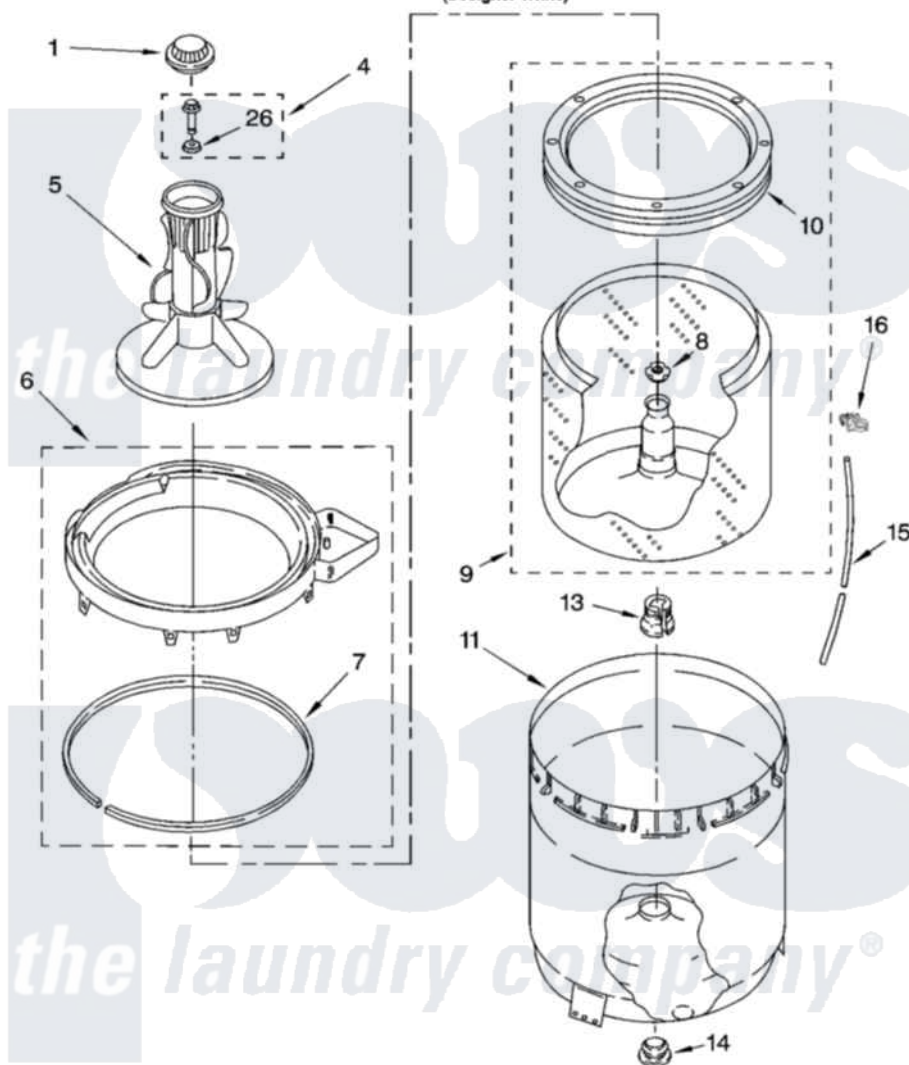

Whirlpool TAWS700RQ3 03 - AGITATOR, BASKET AND TUB PARTS

AGITATOR, BASKET AND TUB PARTS

For Model: TAWS700RQ3
(Designer White)

8181010

5

Whirlpool [Residential Whirlpool TAWS700RQ3 Washer Parts](#) Parts Diagram 03 - AGITATOR, BASKET AND TUB PARTS

[Click on the part number to view part](#)

Item	Original Part Number	Replaced By	Status	Part Description
1	3355758			Cap, Agitator
4	358237			Screw And Washer
5	63235			Agitator Assembly
6	8528150	W10445870		Ring-Tub
7	3976308			Gasket, Tub Ring
8	21366			Nut, Spanner
9	8526017	W10389329		Clothes Container, Assembly
10	8519788	387240		Ring, Balance
11	63849			Strain Relief, Power Cord
13	389140			Tub Block, Basket Drive
14	383727			Gasket, Centerpod
15	3347780	353244		Hose, Pressure Switch
16	2219077			Clip, Pressure Switch Hose
26	3949550			Washer