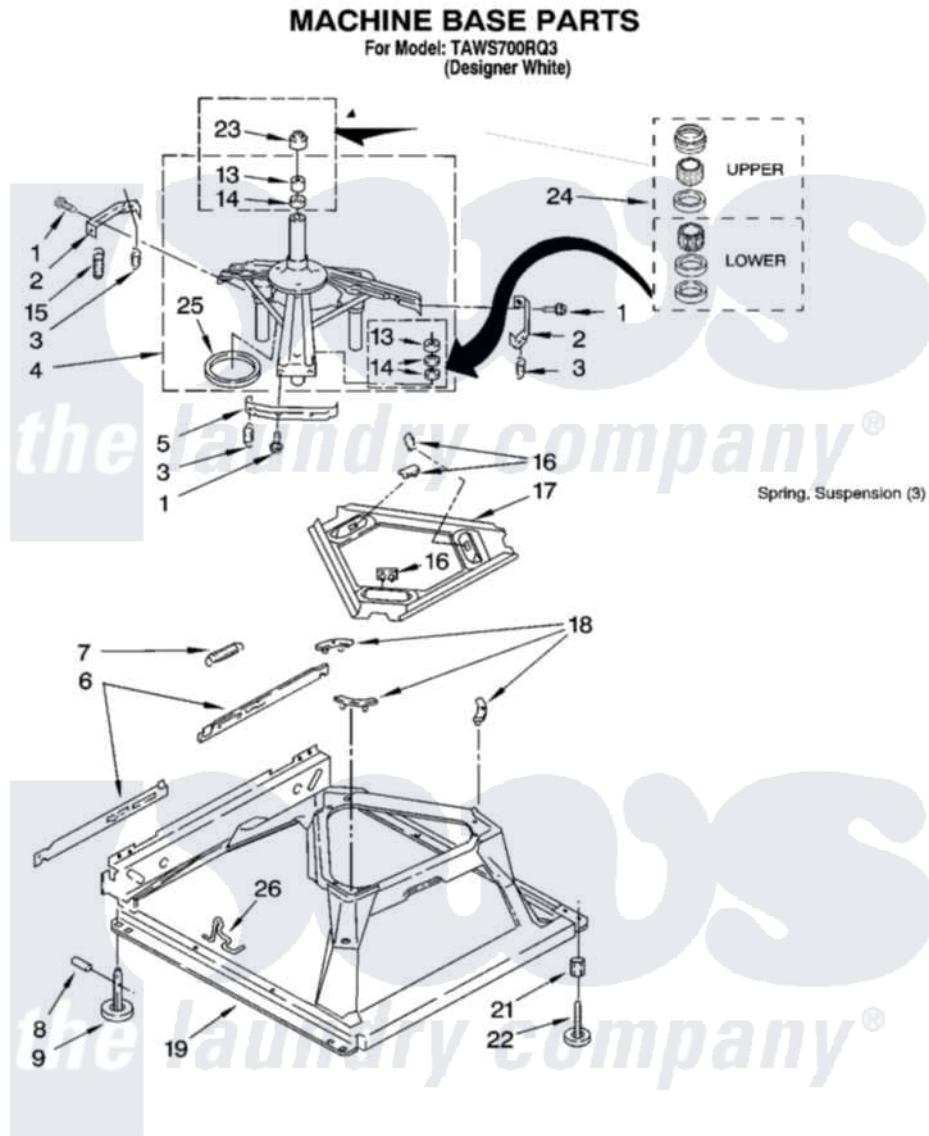

Whirlpool TAWS700RQ3 05 - MACHINE BASE PARTS

8

8181010

Whirlpool [Residential Whirlpool TAWS700RQ3 Washer Parts](#) Parts Diagram 05 - MACHINE BASE PARTS
Click on the part number to view part

Item	Original Part Number	Replaced By	Status	Part Description
1	3400076			Screw, Bracket Mounting
2	64067			Bracket, Spring Outer
3	63907			Spring, Suspension
4	8575214	280184		Support
5	64065			Bracket, Spring Outer
6	63466			Link, Leveling Mechanism
7	62597	8316845		Spring
8	62837			Pin, Knurled
9	62596	285244		Feet-Leveling
13	8546455			Bearing, Centerpost
14	357409	359449		Seal, Agitator Shaft
15	8534035	285901		Spring
16	62568	285219		Pad
17	3946509			Plate, Suspension
18	3363660	285744		Pad
19	3946512	285771		Base

21	3359452		Nut, Lock
22	389102	W10001130	Foot, Leveling
23	8577376		Seal, Centerpost
24	285203		Centerpost Bearing Kit
25	63134		Ring, Sound Deadening
26	63806	W10145155	Retainer, Suspension Spring