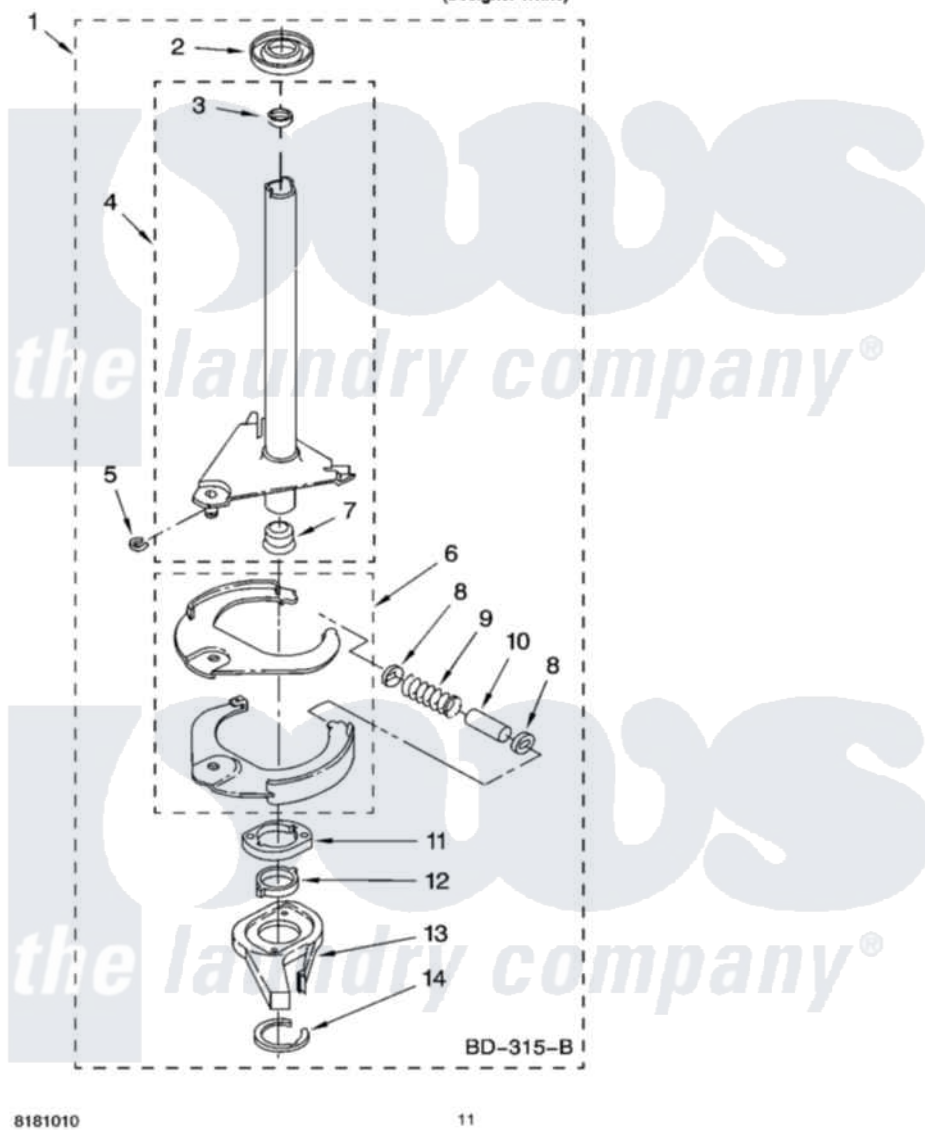

# Whirlpool TAWS700RQ3 07 - BRAKE AND DRIVE TUBE PARTS

## BRAKE AND DRIVE TUBE PARTS

For Model: TAWS700RQ3  
(Designer White)

8181010

11

Whirlpool Residential Whirlpool TAWS700RQ3 Washer Parts Parts Diagram 07 - BRAKE AND DRIVE TUBE PARTS

Click on the part number to view part

Item	Original Part Number	Replaced By	Status	Part Description
1	388952	<a href="#">285792</a>		Basketdrive
2	<a href="#">62658</a>			Ring, Thrust
3	<a href="#">356427</a>			Seal, Spin Pinion
4	64027	<a href="#">64208</a>		Tube-Spin
5	64035	<a href="#">W10083190</a>		Ring, Retaining
6	64232	<a href="#">285438</a>		Shoe-Brake
7	62703	<a href="#">8546462</a>		"T" Bearing, Spin Tube
8	3353956	<a href="#">285658</a>		Sleeve
9	387806		Not Available	Spring, Brake
10	3355360	<a href="#">285658</a>		Sleeve
11	661516	<a href="#">8546461</a>		Cam, Brake Release
12	<a href="#">63022</a>			Sleeve, Cam
13	64194	<a href="#">285790</a>		Lining
14	90368	<a href="#">W10083200</a>		Ring, Retaining
"	N/A		Not Available	FOLLOWING PARTS NOT ILLUSTRATED
"	<a href="#">285208</a>			Lubricant