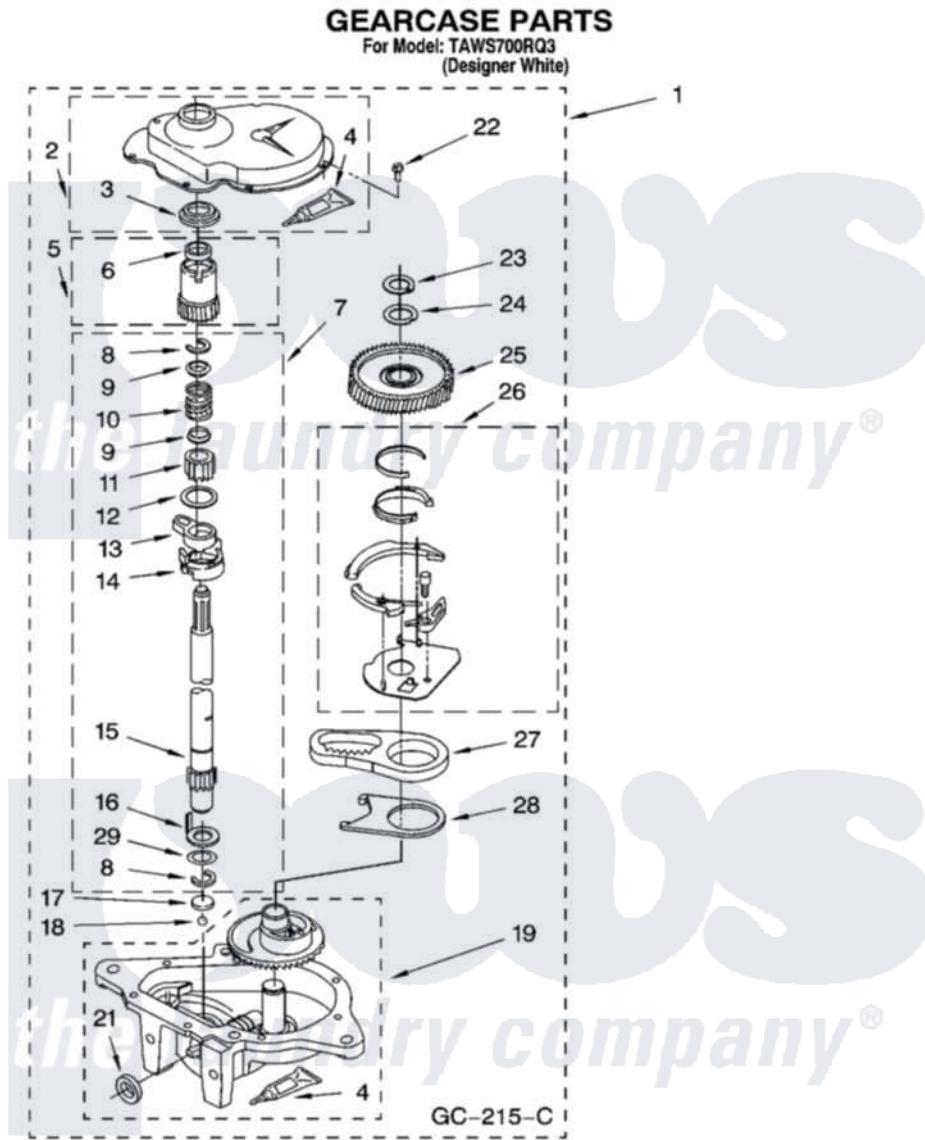

# Whirlpool TAWS700RQ3 08 - GEARCASE PARTS

12

8181010

Whirlpool [Residential Whirlpool TAWS700RQ3 Washer Parts](#) Parts Diagram 08 - GEARCASE PARTS  
Click on the part number to view part

Item	Original Part Number	Replaced By	Status	Part Description
1	3360630	<a href="#">3360629</a>		Gearcase
2	<a href="#">285202</a>			Cover, Gearcase
3	<a href="#">3349985</a>			Seal, Gearcase Cover
4	<a href="#">285195</a>			Sealer Sealer, Gasket
5	63320	<a href="#">285362</a>		Gear and Pinion
6	<a href="#">356427</a>			Seal, Spin Pinion
7	<a href="#">389387</a>			Shaft, Agitator
8	90369		Not Available	Ring, Retaining (2)
9	<a href="#">62677</a>			Retainer, Spring
10	<a href="#">62676</a>			Spring, Agitator
11	63273	<a href="#">285509</a>		Shaft, Agitator
12	<a href="#">62619</a>			Washer, Agitator Gear
13	62580	<a href="#">285206</a>		Cam-Agitator
14	62581	<a href="#">285206</a>		Cam-Agitator
15	<a href="#">285509</a>			Shaft, Agitator
16	<a href="#">62618</a>			Washer, Cam Thrust

17	16018	<a href="#">285205</a>	Bearing
18	85529	<a href="#">285205</a>	Bearing
19	389230	<a href="#">285515</a>	Gearcase
21	<a href="#">285352</a>		Seal Kit, Thrust Plug
22	<a href="#">3351614</a>		Screw, Gearcase Cover Mounting
23	3362552	<a href="#">285765</a>	Ring-Retr
24	285735	<a href="#">285766</a>	Washer Kit, Thrust
25	62570	<a href="#">285362</a>	Gear and Pinon
26	388253	<a href="#">999516</a>	Shelf-Glas
27	3349296	<a href="#">8546456</a>	Rack, Connecting
28	<a href="#">62621</a>		Actuator, Shift
29	<a href="#">388815</a>		Washer, Intermediate 1 3976263 Miscellaneous Parts Bag 2 3976300 Washer, Inlet Hose 3 3366913 Clamp, Hose