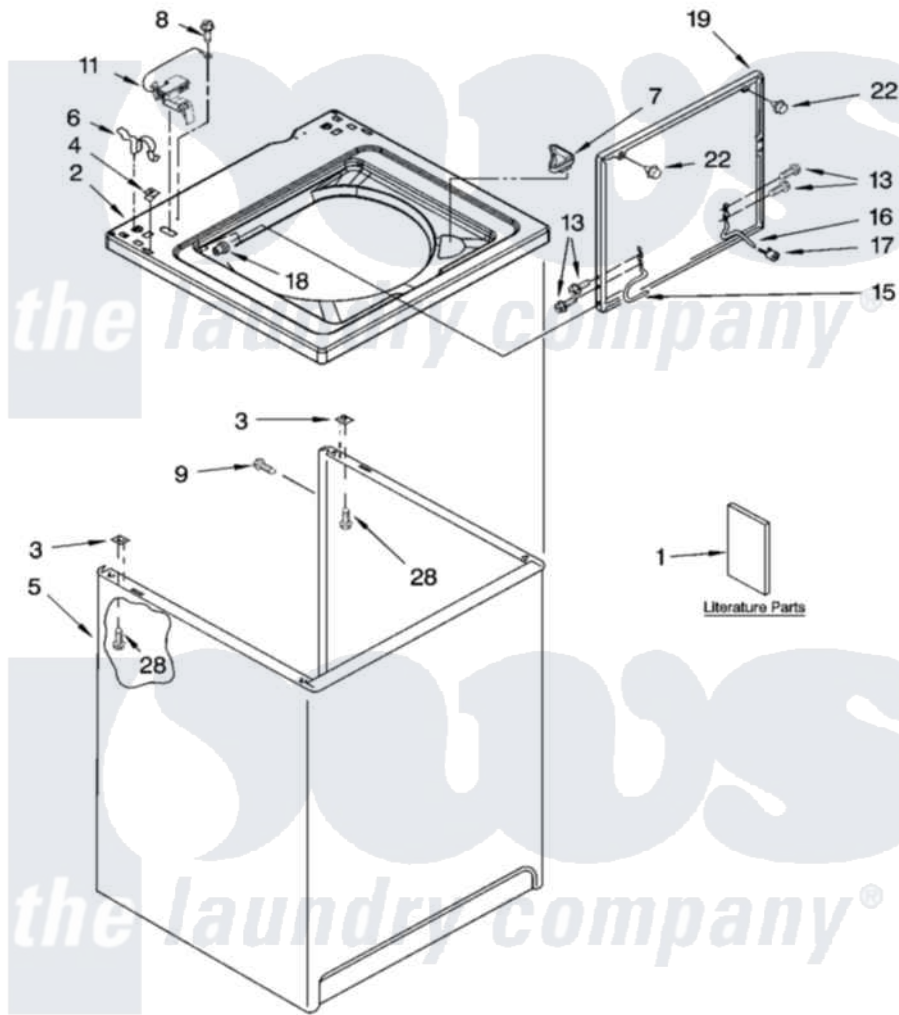

Whirlpool TAWS750PQ0 01 - TOP AND CABINET PARTS

Estate®

TOP AND CABINET PARTS

For Model: TAWS750PQ0
(Designer White)

AUTOMATIC
WASHER

05-04 Litho in U.S.A. (drd)

1

Part No. 8180398

[Whirlpool Residential Whirlpool TAWS750PQ0 Washer Parts](#) Parts Diagram 01 - TOP AND CABINET PARTS

[Click on the part number to view part](#)

Item	Original Part Number	Replaced By	Status	Part Description
1	LIT3956025		Not Available	Literature Parts (Installation Instructions)
"	LIT3955914		Not Available	Literature Parts (Feature Sheet)
"	LIT3955873		Not Available	Literature Parts (Use & Care Guide)
"	LIT3956345		Not Available	Literature Parts (Energy Guide)
"	LIT8542052			Literature Parts
2	8318064			Top
3	62750			Spacer, Cabinet To Top (4)
4	357213			Nut, Push-In
5	63424			Cabinet
6	62780			Clip, Top And Cabinet And Rear Panel
7	3362952			Dispenser, Bleach
8	3351614			Screw, Gearcase Cover Mounting
9	3357011	308685		Side Trim)

11	8318084		Switch, Lid
13	3351355	W10119828	Screw, Lid Hinge Mounting
15	8318088		Hinge, Lid
16	54583		Hinge, Lid
17	19119		Bumper, Lid Hinge
18	21258		Bearing, Lid Hinge
19	8542387	W10193857	Lid
22	9724509		Bumper, Lid
28	3390631		Screw, 10-16 X 3/8