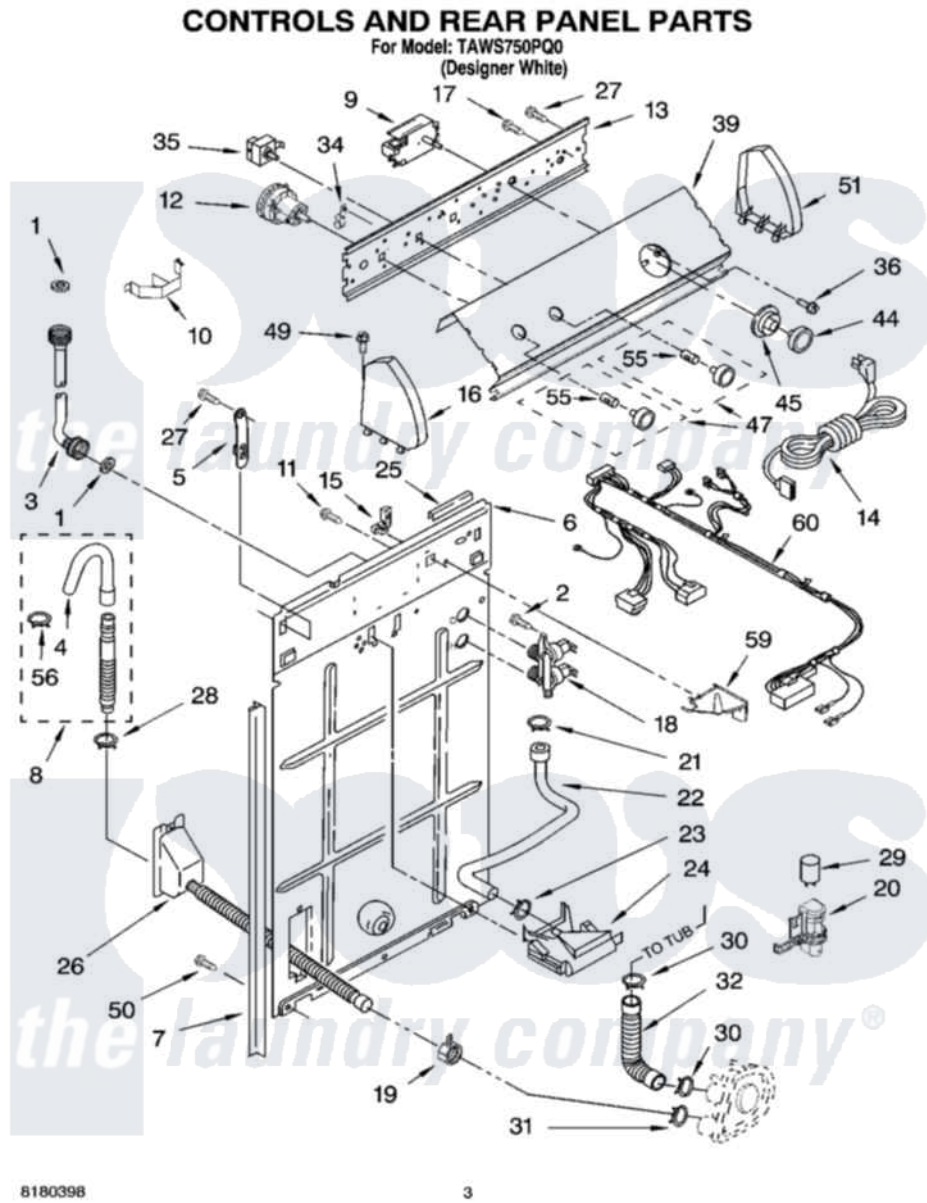

Whirlpool TAWS750PQ0 02 - CONTROLS AND REAR PANEL PARTS

Whirlpool [Residential Whirlpool TAWS750PQ0 Washer Parts](#) Parts Diagram 02 - CONTROLS AND REAR PANEL PARTS

[Click on the part number to view part](#)

Item	Original Part Number	Replaced By	Status	Part Description
1	3976300	16123		Washer Inlet-Hose Miscellaneous Parts Must be Ordered Separately.
2	9740848			Screw, Mixing Valve Mounting
3	3949374	89503		Hose-Inlet
"	3949375	89503		Hose-Inlet
4	3357027			Nozzle, Hose Drain
5	8318255	8568314		Strap, Console
6	3357978			Panel, Rear
7	62747			Pad, Rear Panel
8	3951609	285664		Hose
"	661577	285666		Hose
"	3357090	285702		Hose
9	8542050			Timer, Control
10	8055003			Clip, Harness And Pressure Switch
11	3351614			Screw, Gearcase Cover

11	3551014		Mounting
12	3366847	W10337780	Switch-WL
13	3948608		Bracket, Control
14	661661	285800	Cord-Power
15	3952821	285777	Relief-Str
16	8274437	279960	Endcap
17	3400073		Screw, Ground
18	3952164	285805	Valve-Inlet
19	3976395		Restraint, Hose
20	8318046		Clip, Capacitor
21	301958	596669	Clamp, Manifold
22	8541607	3357328	Hose, Vacuum Break
23	370450	596669	Clamp, Manifold
24	387606	3360977	Break-Vac
25	303294	3367669	Protector, Edge
26	8317940	W10358149	Drain Hose Assembly
27	90767		Screw, 8A X 3/8 HeX Washer Head Tapping
28	3366912	356138	Clamp, Hose
29	661606	8572717	Capacitor, Motor Start
30	3363366	616099	Clamp
31	8317496	285655	Clamp, Hose
32	3951449	285871	Hose
34	8317975		Restraint, Harness
35	661612	W10168256	Switch, Water Temperature
36	3400818		Screw, Timer Mounting
39	3956978		Panel, Console
44	3956906		Knob, Timer
45	8557458	Not Available	Dial, Timer
47	8557460		Knob, Control
49	388326		Screw, 8-18 X 1.25
50	62863	3390631	Screw, 10-16 X 3/8
51	8274434	279960	Endcap
55	8536939		Clip, Knob
56	3366913	3357331	Clamp, Drain
59	8539874		Shield, Suds
60	3956952		Harness, Wiring