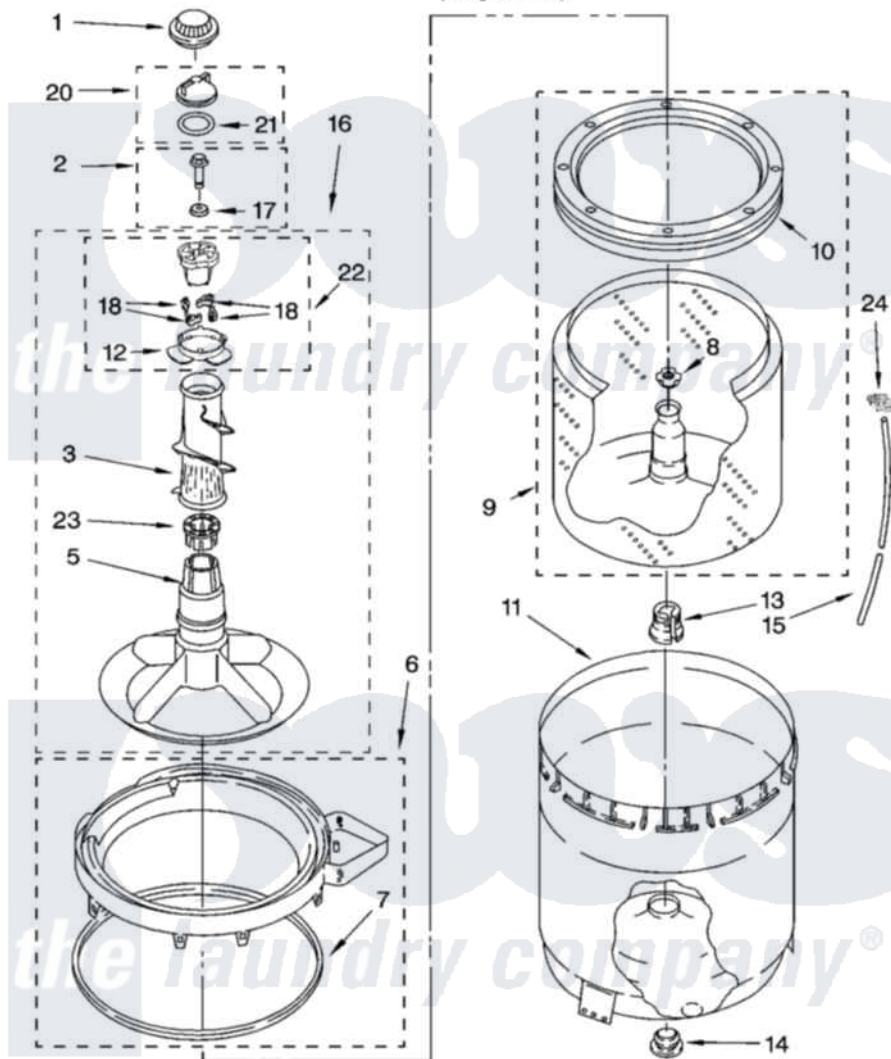

Whirlpool TAWS750PQ0 03 - AGITATOR, BASKET AND TUB PARTS

AGITATOR, BASKET AND TUB PARTS

For Model: TAWS750PQ0
(Designer White)

8180398

5

Whirlpool Residential Whirlpool TAWS750PQ0 Washer Parts Parts Diagram 03 - AGITATOR, BASKET AND TUB PARTS

Click on the part number to view part

Item	Original Part Number	Replaced By	Status	Part Description
1	3355758			Cap, Agitator
2	358237			Screw And Washer
3	3348752			Mover, Clothes
5	3347288			Agitator
6	8528150	W10445870		Ring-Tub
7	3976308			Gasket, Tub Ring
8	21366			Nut, Spanner
9	8526017	W10389329		Clothes Container, Assembly
10	8519788	387240		Ring, Balance
11	63849			Strain Relief, Power Cord
12	3363661			Bearing, Driven Cam
13	389140			Tub Block, Basket Drive
14	383727			Gasket, Centerpod
15	3347780	353244		Hose, Pressure Switch
16	3348117	285565		Agitator
17	3949550			Washer