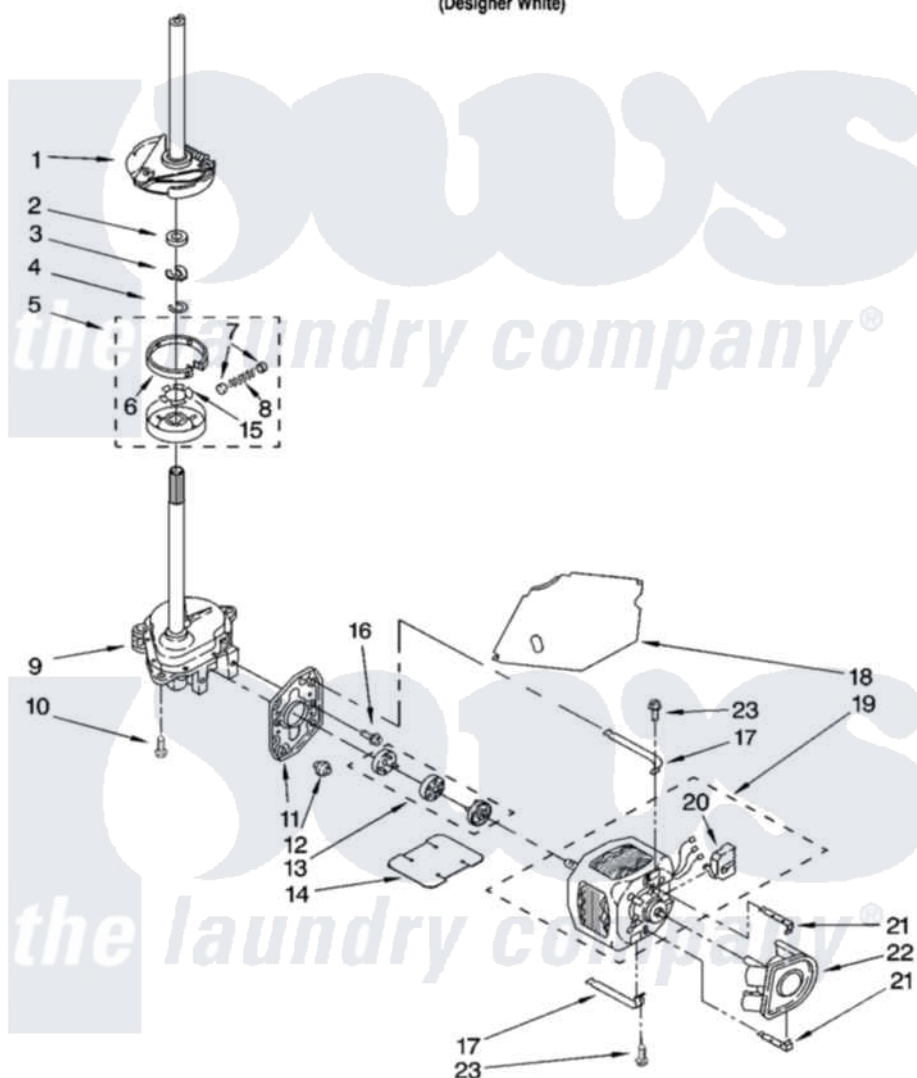

Whirlpool TAWS750PQ0 04 - BRAKE, CLUTCH, GEARCASE, MOTOR AND PUMP PARTS

BRAKE, CLUTCH, GEARCASE, MOTOR AND PUMP PARTS

For Model: TAWS750PQ0
(Designer White)

8180398

7

Whirlpool [Residential Whirlpool TAWS750PQ0 Washer Parts](#) Parts Diagram 04 - BRAKE, CLUTCH, GEARCASE, MOTOR AND PUMP PARTS
Click on the part number to view part

Item	Original Part Number	Replaced By	Status	Part Description
1	388952	285792		Basketdrive
2	63292			Washer, Spin Tube Thrust
3	62697	W10080230		Ring, Spin Tube Support
4	63283	285353		Ring
5	3951311	285785		Clutch
6	3951308	285790		Lining
7	62646			Cap, Clutch Spring
8	3946792			Spring And Damper Assembly
9	3360630	3360629		Gearcase
10	3357334	3400516		Screw Anti-Rattle
11	62611			Plate, Motor Mount To Gearcase
12	62691			Grommet, Motor
13	285753	285753A		Coupling
14	3946532			Shield, Motor

15	3355454		Clip, Main Drive
16	3400516		Screw Anti-Rattle
17	3349637	W10086010	Retainer, Motor
18	3362089		Shield, Tub To Motor
19	8528157	661600	Motor, Main Drive
20	3952056		Switch, Main Drive Motor
21	8546127		Retainer, Pump
22	3363394		Pump
23	3387485	273556	Screw, 10-16 X 5/8