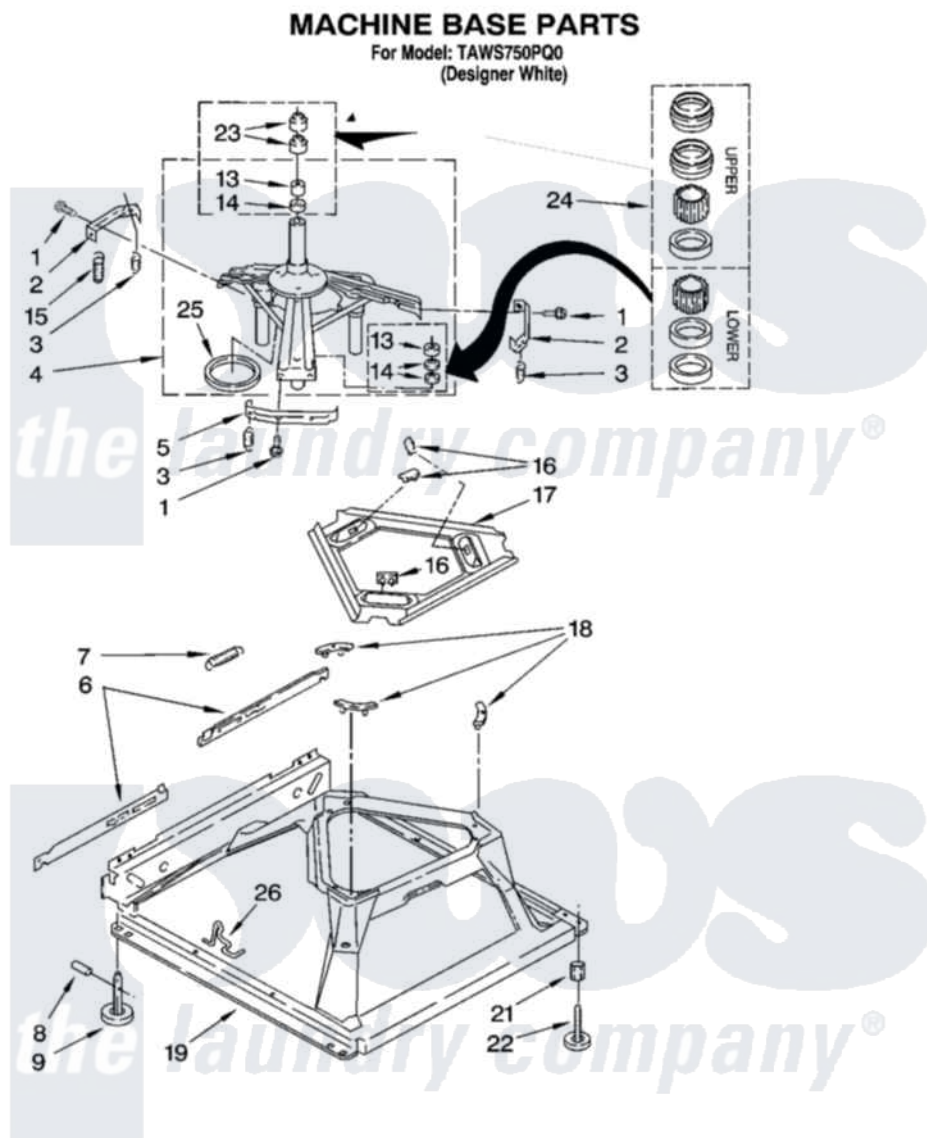

Whirlpool TAWS750PQ0 05 - MACHINE BASE PARTS

8

8180398

Whirlpool Residential Whirlpool TAWS750PQ0 Washer Parts Parts Diagram 05 - MACHINE BASE PARTS
 Click on the part number to view part

Item	Original Part Number	Replaced By	Status	Part Description
1	3400076			Screw, Bracket Mounting
2	64067			Bracket, Spring Outer
3	63907			Spring, Suspension
4	3362087	280184		Support
5	64065			Bracket, Spring Outer
6	63466			Link, Leveling Mechanism
7	62597	8316845		Spring
8	62837			Pin, Knurled
9	62596	285244		Feet-Leveling
13	3347047	8546455		Bearing, Centerpost
14	357409	359449		Seal, Agitator Shaft
15	388492	W10250667		Spring, Counterweight
16	62568	285219		Pad
17	3946509			Plate, Suspension
18	3363660	285744		Pad
19	3946512	285771		Base

21	3359452		Nut, Lock
22	389102	W10001130	Foot, Leveling
23	356934	8577376	Seal, Centerpost
24	285203		Centerpost Bearing Kit
25	63134		Ring, Sound Deadening
26	63806	W10145155	Retainer, Suspension Spring