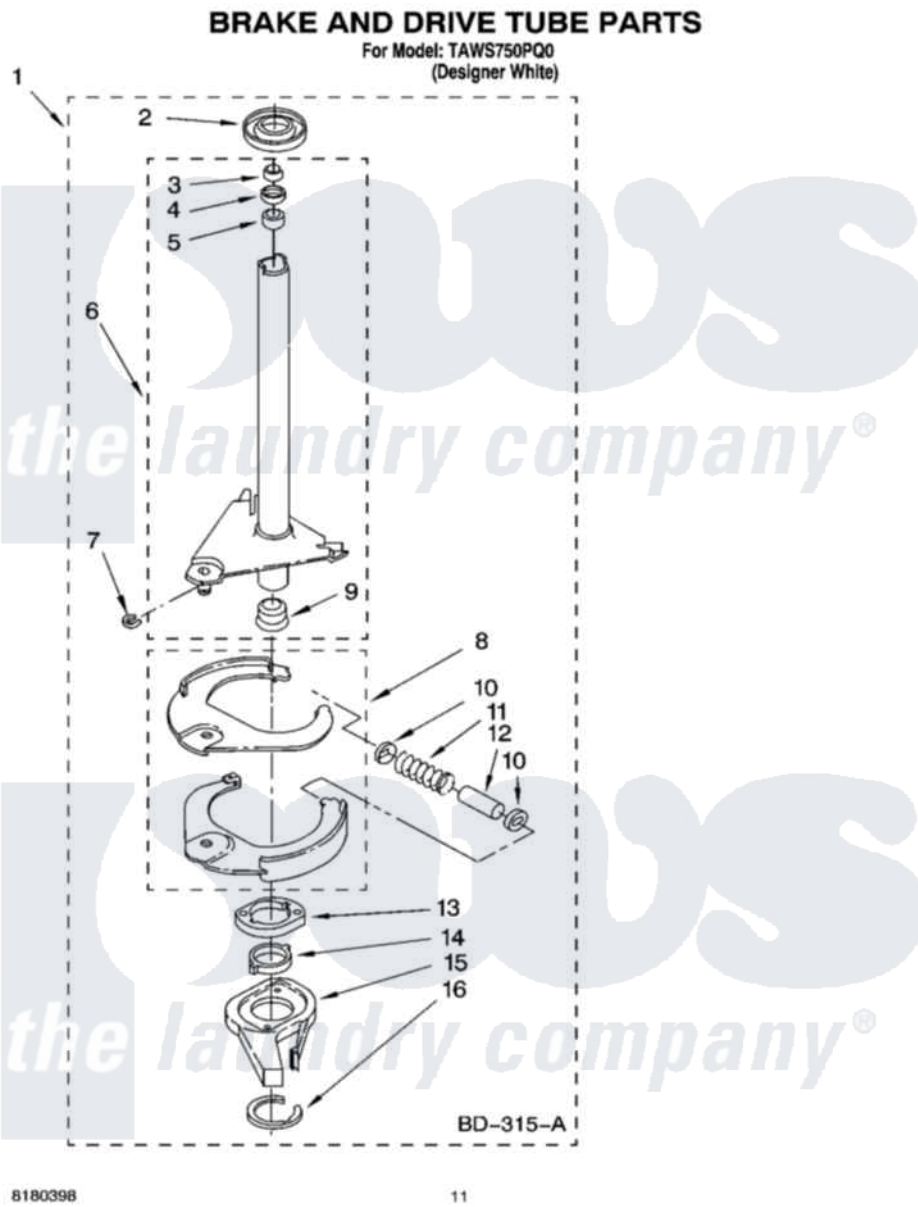

Whirlpool TAWS750PQ0 07 - BRAKE AND DRIVE TUBE PARTS

8180398

11

Whirlpool Residential Whirlpool TAWS750PQ0 Washer Parts Parts Diagram 07 - BRAKE AND DRIVE TUBE PARTS
Click on the part number to view part

Item	Original Part Number	Replaced By	Status	Part Description
1	388952	285792		Basketdrive
2	62658			Ring, Thrust
3	91939			Seal, Shaft
4	356427			Seal, Spin Pinion
5	356937			Spacer, Drive Tube
6	64027	64208		Tube-Spin
7	64035	W10083190		Ring, Retaining
8	64232	285438		Shoe-Brake
9	62703	8546462		"T" Bearing, Spin Tube
10	62648	285658		Sleeve
11	387806		Not Available	Spring, Brake
12	62909	285658		Sleeve
13	63023	8546461		Cam, Brake Release
14	63022			Sleeve, Cam
15	64194	285790		Lining
16	90368	W10083200		Ring, Retaining

" N/A

Not Available

FOLLOWING PARTS NOT
ILLUSTRATED

" [285208](#)

Lubricant