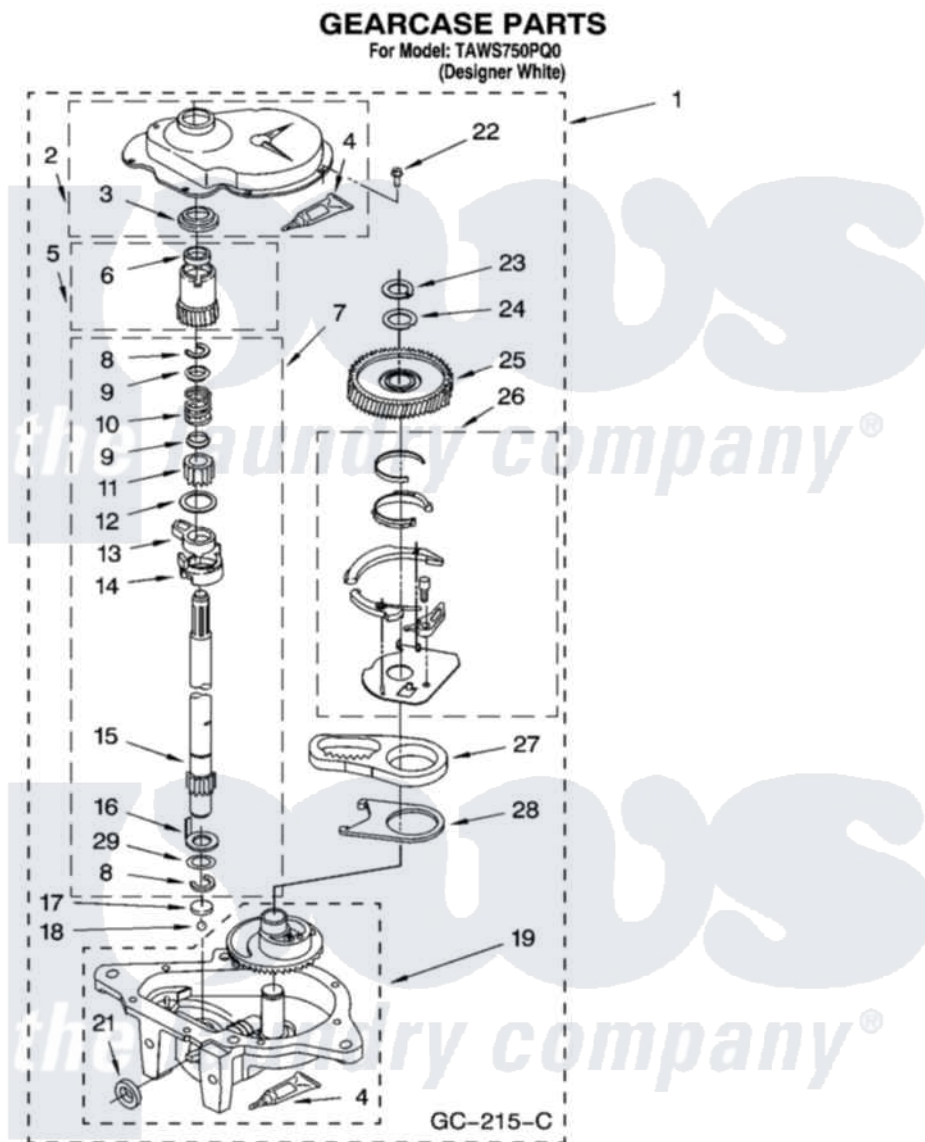

Whirlpool TAWS750PQ0 08 - GEARCASE PARTS

12

8180398

Whirlpool [Residential Whirlpool TAWS750PQ0 Washer Parts](#) Parts Diagram 08 - GEARCASE PARTS
Click on the part number to view part

Item	Original Part Number	Replaced By	Status	Part Description
1	3360630	3360629		Gearcase
2	285202			Cover, Gearcase
3	3349985			Seal, Gearcase Cover
4	285195			Sealer Sealer, Gasket
5	63320	285362		Gear and Pinion
6	356427			Seal, Spin Pinion
7	389387			Shaft, Agitator
8	90369		Not Available	Ring, Retaining (2)
9	62677			Retainer, Spring
10	62676			Spring, Agitator
11	63273	285509		Shaft, Agitator
12	62619			Washer, Agitator Gear
13	62580	285206		Cam-Agitator
14	62581	285206		Cam-Agitator
15	285509			Shaft, Agitator
16	62618			Washer, Cam Thrust

17	16018	285205	Bearing
18	85529	285205	Bearing
19	389230	285515	Gearcase
21	285352		Seal Kit, Thrust Plug
22	3351614		Screw, Gearcase Cover Mounting
23	3362552	285765	Ring-Retr
24	285735	285766	Washer Kit, Thrust
25	62570	285362	Gear and Pinon
26	388253	999516	Shelf-Glas
27	3349296	8546456	Rack, Connecting
28	62621		Actuator, Shift
29	388815		Washer, Intermediate 1 3976263 Miscellaneous Parts Bag 2 3976300 Washer, Inlet Hose 3 3366913 Clamp, Hose