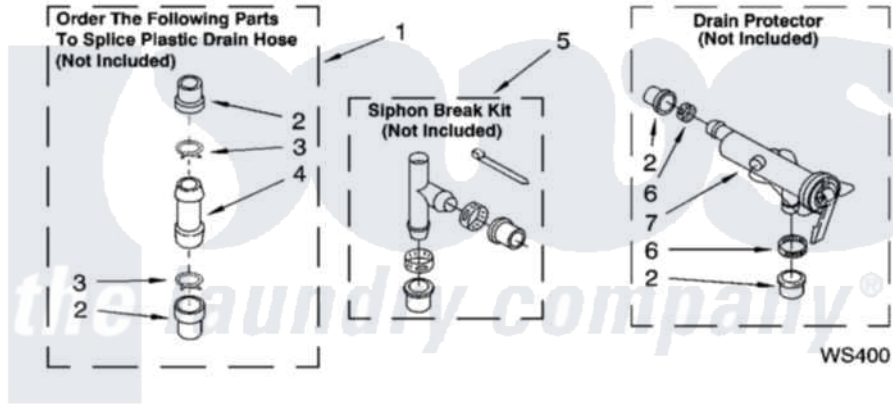

WATER SYSTEM PARTS

For Model: TAWS750PQ0
(Designer White)

8180398

13

Whirlpool [Residential Whirlpool TAWS750PQ0 Washer Parts](#) Parts Diagram 09 - WATER SYSTEM PARTS
Click on the part number to view part

Item	Original Part Number	Replaced By	Status	Part Description
1	285442			Water System Parts
2	285321			Water System Parts
3	370447	285655		Clamp, Hose
4	16272			Connector, Straight
5	285320			Water System Parts
6	65349	285655		Clamp, Hose
7	367031			Water System Parts