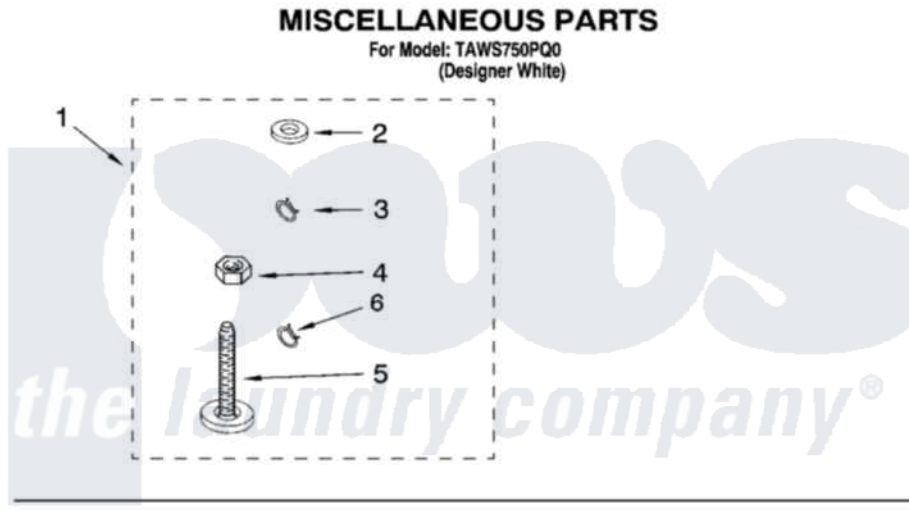

Whirlpool TAWS750PQ0 10 - MISCELLANEOUS PARTS OPTIONAL PARTS (NOT INCLUDED)

Whirlpool [Residential Whirlpool TAWS750PQ0 Washer Parts](#) Parts Diagram 10 - MISCELLANEOUS PARTS OPTIONAL PARTS (NOT INCLUDED)

[Click on the part number to view part](#)

Item	Original Part Number	Replaced By	Status	Part Description
1	3976263	285654		Parts-Misc
2	3976300	16123		Washer Inlet-Hose Miscellaneous Parts Must be Ordered Separately.
3	3366912	356138		Clamp, Hose
4	3359452			Nut, Lock
5	389102	W10001130		Foot, Leveling
6	3366913	3357331		Clamp, Drain
"	72017			Paint, Touch-Up
"	350938			Paint, Pressurized Spray B
"	350930			Paint, Pressurized Spray B
"	799344			Paint, Touch-Up)
"	N/A		Not Available	OIL
"	350572			Oil
"	N/A		Not Available	LUBRICANT