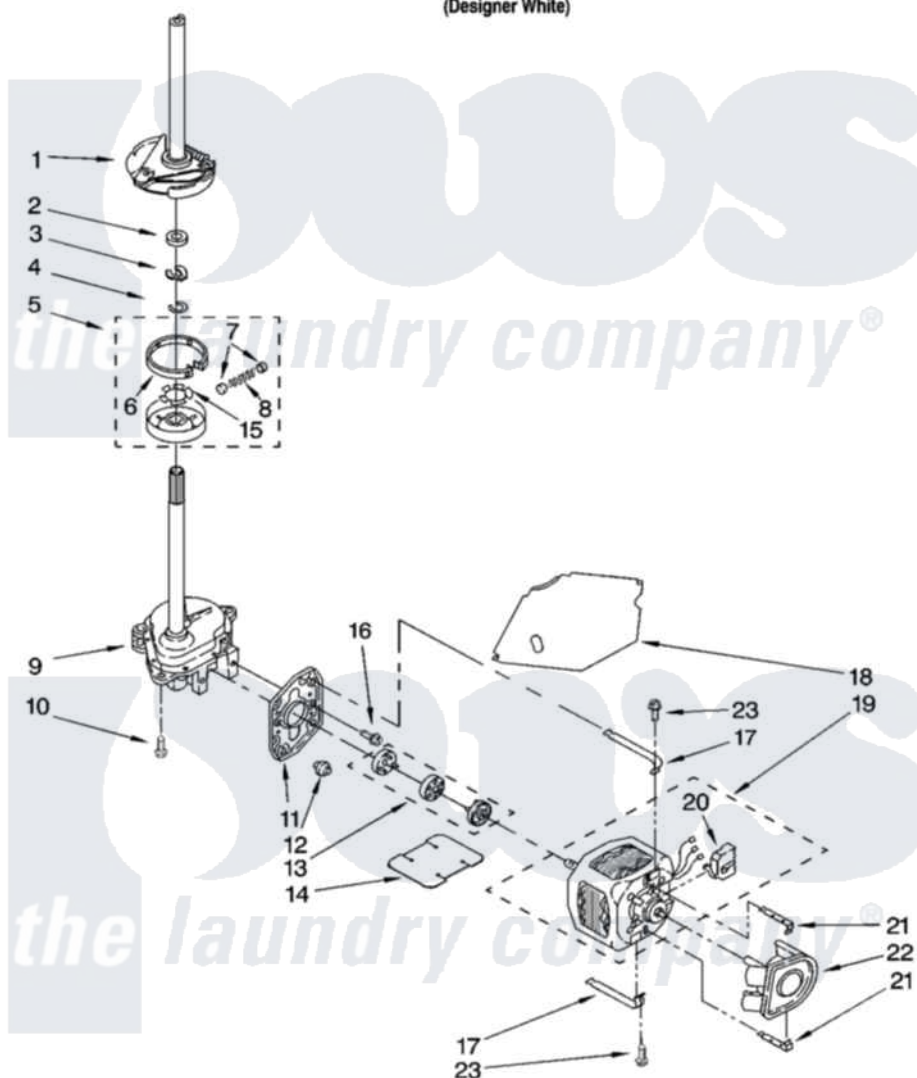

Whirlpool TAWS750PQ1 04 - BRAKE, CLUTCH, GEARCASE, MOTOR AND PUMP PARTS

BRAKE, CLUTCH, GEARCASE, MOTOR AND PUMP PARTS

For Model: TAWS750PQ1
(Designer White)

8180664

7

Whirlpool [Residential Whirlpool TAWS750PQ1 Washer Parts](#) Parts Diagram 04 - BRAKE, CLUTCH, GEARCASE, MOTOR AND PUMP PARTS
Click on the part number to view part

Item	Original Part Number	Replaced By	Status	Part Description
1	388952	285792		Basketdrive
2	63292			Washer, Spin Tube Thrust
3	62697	W10080230		Ring, Spin Tube Support
4	63283	285353		Ring
5	3951311	285785		Clutch
6	3951308	285790		Lining
7	62646			Cap, Clutch Spring
8	3946792			Spring And Damper Assembly
9	3360630	3360629		Gearcase
10	3357334	3400516		Screw Anti-Rattle
11	62611			Plate, Motor Mount To Gearcase
12	62691			Grommet, Motor
13	285753	285753A		Coupling
14	3946532			Shield, Motor

15	3355454		Clip, Main Drive
16	3400516		Screw Anti-Rattle
17	3349637	W10086010	Retainer, Motor
18	3362089		Shield, Tub To Motor
19	8528157	661600	Motor, Main Drive
20	3952056		Switch, Main Drive Motor
21	8546127		Retainer, Pump
22	3363394		Pump
23	3387485	273556	Screw, 10-16 X 5/8