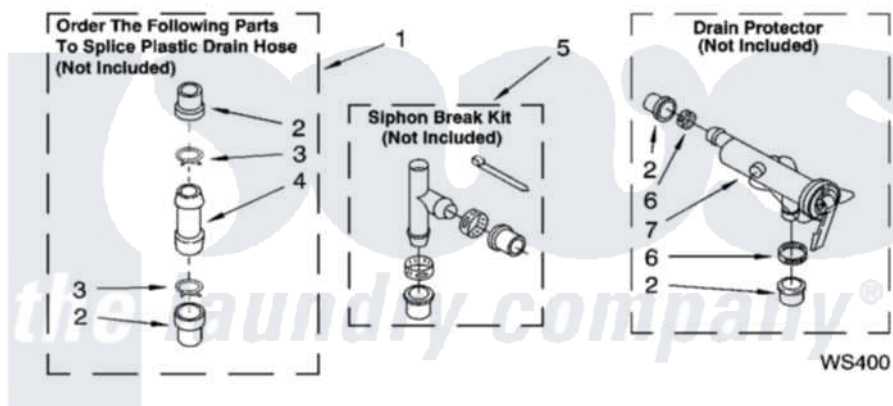

WATER SYSTEM PARTS

For Model: TAWS750PQ1
(Designer White)

8180664

13

Whirlpool [Residential Whirlpool TAWS750PQ1 Washer Parts](#) Parts Diagram 09 - WATER SYSTEM PARTS

[Click on the part number to view part](#)

Item	Original Part Number	Replaced By	Status	Part Description
1	285442			Water System Parts
2	285321			Water System Parts
3	370447	285655		Clamp, Hose
4	16272			Connector, Straight
5	285320			Water System Parts
6	65349	285655		Clamp, Hose
7	367031			Water System Parts