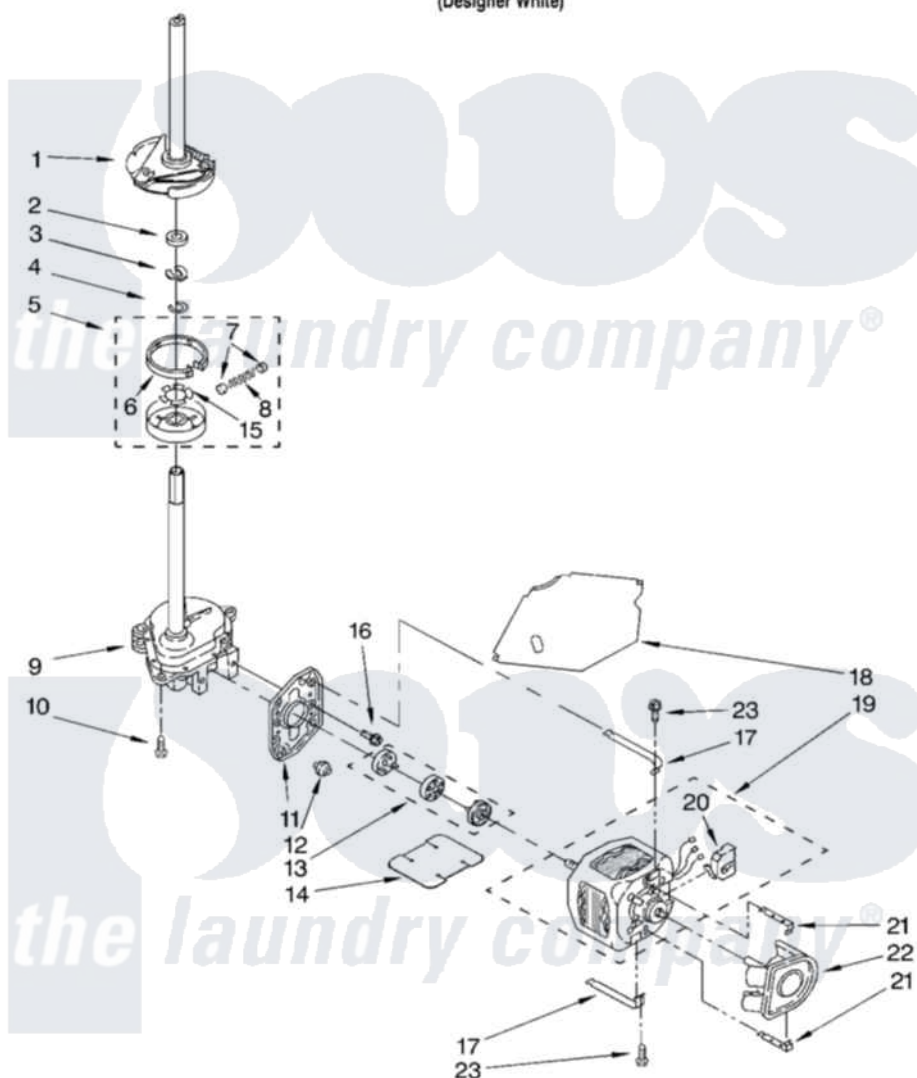

Whirlpool TAWS800JQ2 04 - BRAKE, CLUTCH, GEARCASE, MOTOR AND PUMP PARTS

BRAKE, CLUTCH, GEARCASE, MOTOR AND PUMP PARTS

For Model: TAWS800JQ2
(Designer White)

8180086

7

Whirlpool [Residential Whirlpool TAWS800JQ2 Washer Parts](#) Parts Diagram 04 - BRAKE, CLUTCH, GEARCASE, MOTOR AND PUMP PARTS
Click on the part number to view part

Item	Original Part Number	Replaced By	Status	Part Description
1	388952	285792		Basketdrive
2	63292			Washer, Spin Tube Thrust
3	62697	W10080230		Ring, Spin Tube Support
4	63283	285353		Ring
5	3951311	285785		Clutch
6	3951308	285790		Lining
7	62646			Cap, Clutch Spring
8	3946792			Spring And Damper Assembly
9	3360630	3360629		Gearcase
10	3357334	3400516		Screw Anti-Rattle
11	62611			Plate, Motor Mount To Gearcase
12	62691			Grommet, Motor
13	285753	285753A		Coupling
14	3946532			Shield, Motor

15	3355454		Clip, Main Drive
16	3400516		Screw Anti-Rattle
17	3349637	W10086010	Retainer, Motor
18	3362089		Shield, Tub To Motor
19	8528157	661600	Motor, Main Drive
20	3952056		Switch, Main Drive Motor
21	62700	8546127	Retainer, Pump
22	3363394		Pump
23	3387485	273556	Screw, 10-16 X 5/8