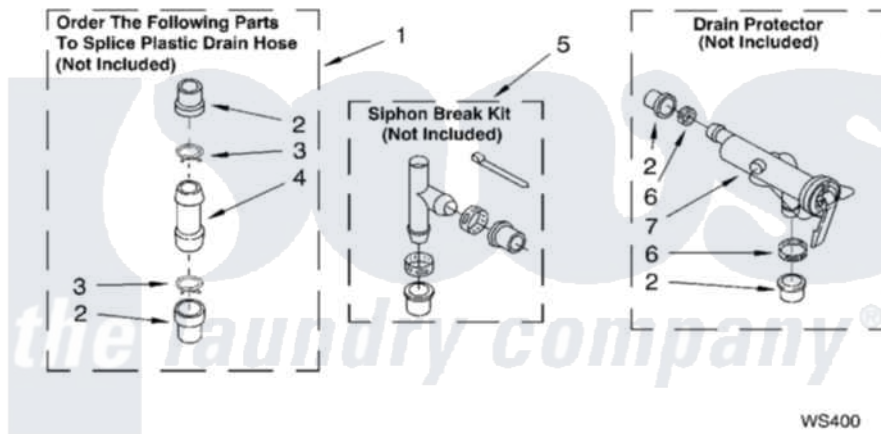

WATER SYSTEM PARTS

For Model: TAWS800JQ2
(Designer White)

8180086

13

Whirlpool [Residential Whirlpool TAWS800JQ2 Washer Parts](#) Parts Diagram 09 - WATER SYSTEM PARTS
Click on the part number to view part

Item	Original Part Number	Replaced By	Status	Part Description
1	285442			Water System Parts
2	285321			Water System Parts
3	370447	285655		Clamp, Hose
4	16272			Connector, Straight
5	285320			Water System Parts
6	65349	285655		Clamp, Hose
7	367031			Water System Parts