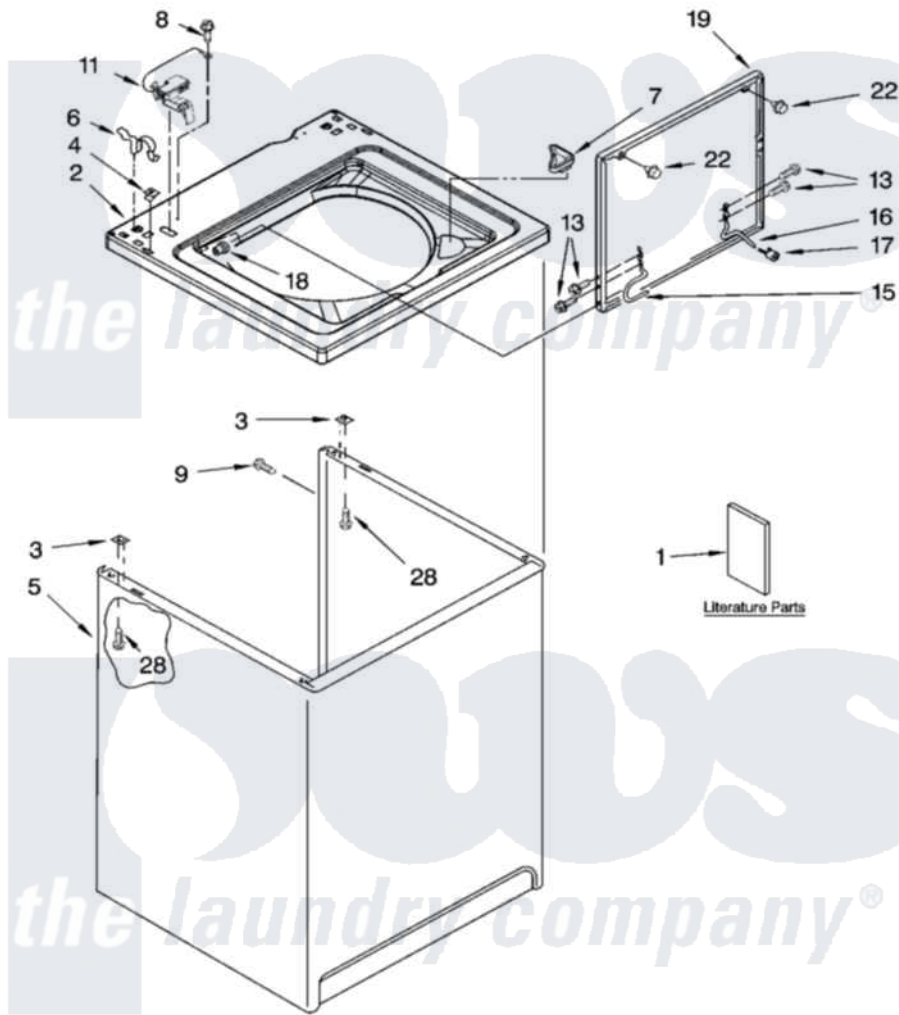

Whirlpool TAWS800JQ3 01 - TOP AND CABINET PARTS

Estate®

TOP AND CABINET PARTS

For Model: TAWS800JQ3
(Designer White)

AUTOMATIC
WASHER

2-04 Litho in U.S.A.(dtd)

1

Part No. 6180208

Whirlpool [Residential Whirlpool TAWS800JQ3 Washer Parts](#) Parts Diagram 01 - TOP AND CABINET PARTS

[Click on the part number to view part](#)

Item	Original Part Number	Replaced By	Status	Part Description
1	LIT3956025		Not Available	Literature Parts (Installation Instructions)
"	LIT3955914		Not Available	Literature Parts (Feature Sheet)
"	LIT3955873		Not Available	Literature Parts (Use & Care Guide)
"	LIT3956344		Not Available	Literature Parts (Energy Guide)
"	LIT8542052			Literature Parts
2	8318064			Top
3	62750			Spacer, Cabinet To Top (4)
4	357213			Nut, Push-In
5	63424			Cabinet
6	62780			Clip, Top And Cabinet And Rear Panel
7	3362952			Dispenser, Bleach
8	3351614			Screw, Gearcase Cover Mounting
9	3357011	308685		Side Trim)

11	8318084		Switch, Lid
13	3351355	W10119828	Screw, Lid Hinge Mounting
15	8318088		Hinge, Lid
16	54583		Hinge, Lid
17	19119		Bumper, Lid Hinge
18	21258		Bearing, Lid Hinge
19	8542387	W10193857	Lid
22	9724509		Bumper, Lid
28	3390631		Screw, 10-16 X 3/8