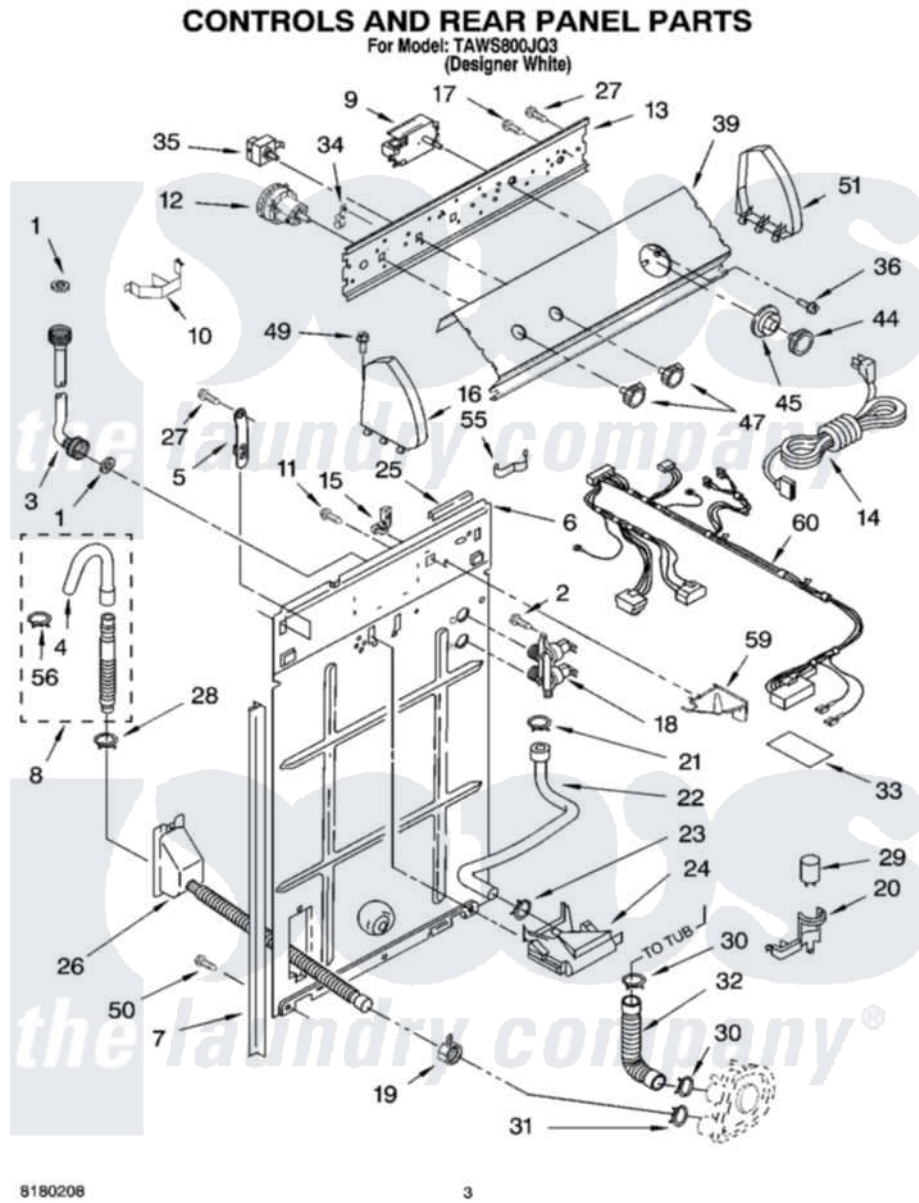

# Whirlpool TAWS800JQ3 02 - CONTROLS AND REAR PANEL PARTS

Whirlpool Residential Whirlpool TAWS800JQ3 Washer Parts Parts Diagram 02 - CONTROLS AND REAR PANEL PARTS

Click on the part number to view part

Item	Original Part Number	Replaced By	Status	Part Description
1	3976300	<a href="#">16123</a>		Washer Inlet-Hose Miscellaneous Parts Must be Ordered Separately.
2	<a href="#">9740848</a>			Screw, Mixing Valve Mounting
3	3949374	<a href="#">89503</a>		Hose-Inlet
"	3949375	<a href="#">89503</a>		Hose-Inlet
4	<a href="#">3357027</a>			Nozzle, Hose Drain
5	8318255	<a href="#">8568314</a>		Strap, Console
6	<a href="#">3357978</a>			Panel, Rear
7	<a href="#">62747</a>			Pad, Rear Panel
8	3951609	<a href="#">285664</a>		Hose
"	661577	<a href="#">285666</a>		Hose
"	3357090	<a href="#">285702</a>		Hose
9	<a href="#">8542050</a>			Timer, Control
10	<a href="#">8055003</a>			Clip, Harness And Pressure Switch
11	<a href="#">3351614</a>			Screw, Gearcase Cover