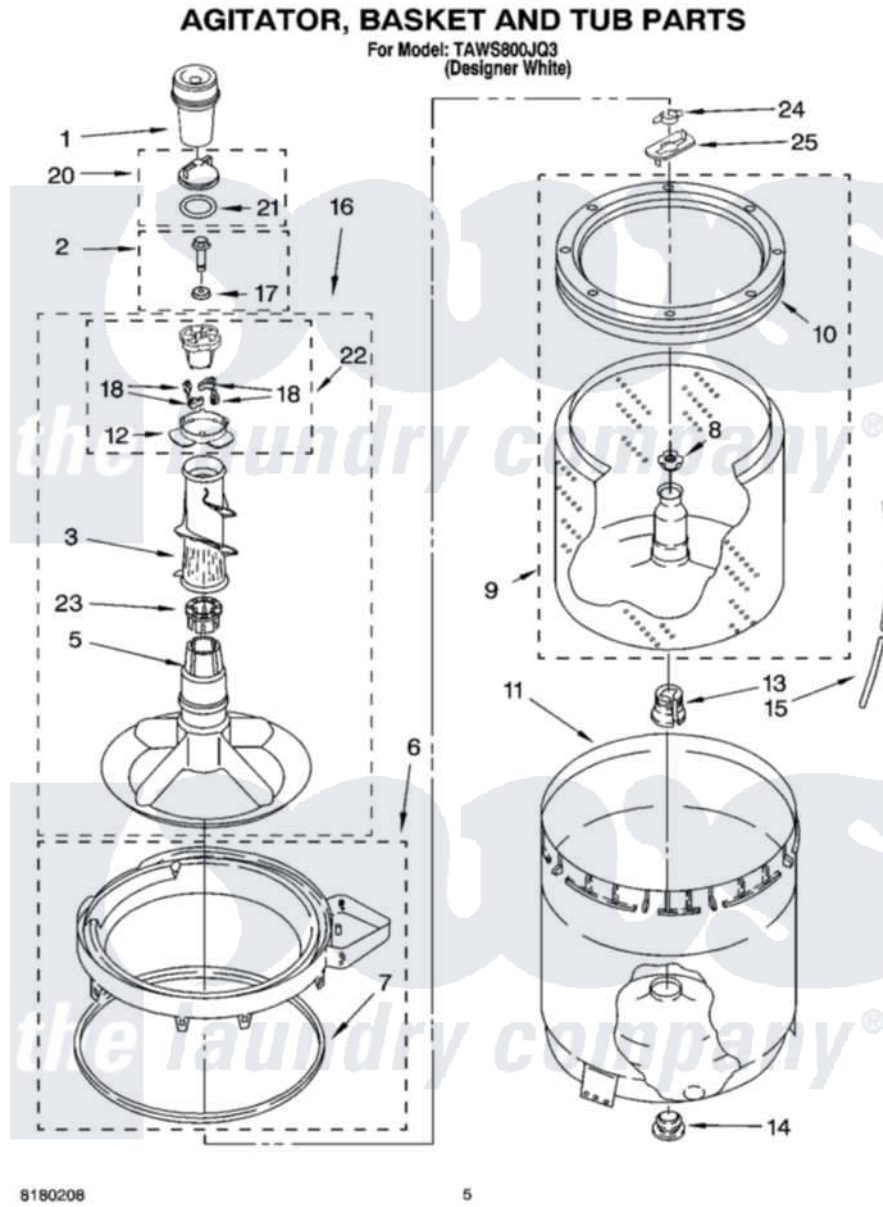

Whirlpool TAWS800JQ3 03 - AGITATOR, BASKET AND TUB PARTS

8180208

5

Whirlpool Residential Whirlpool TAWS800JQ3 Washer Parts Parts Diagram 03 - AGITATOR, BASKET AND TUB PARTS

[Click on the part number to view part](#)

Item	Original Part Number	Replaced By	Status	Part Description
1	63580			Dispenser, Fabric Softener
2	358237			Screw And Washer
3	3348752			Mover, Clothes
5	3347288			Agitator
6	8528150	W10445870		Ring-Tub
7	3976308			Gasket, Tub Ring
8	21366			Nut, Spanner
9	8526016	W10389328		Clothes Container, Assembly
10	8519788	387240		Ring, Balance
11	63849			Strain Relief, Power Cord
12	3363661			Bearing, Driven Cam
13	389140			Tub Block, Basket Drive
14	383727			Gasket, Centerpod
15	3347780	353244		Hose, Pressure Switch
16	3348117	285565		Agitator
17	3949550			Washer