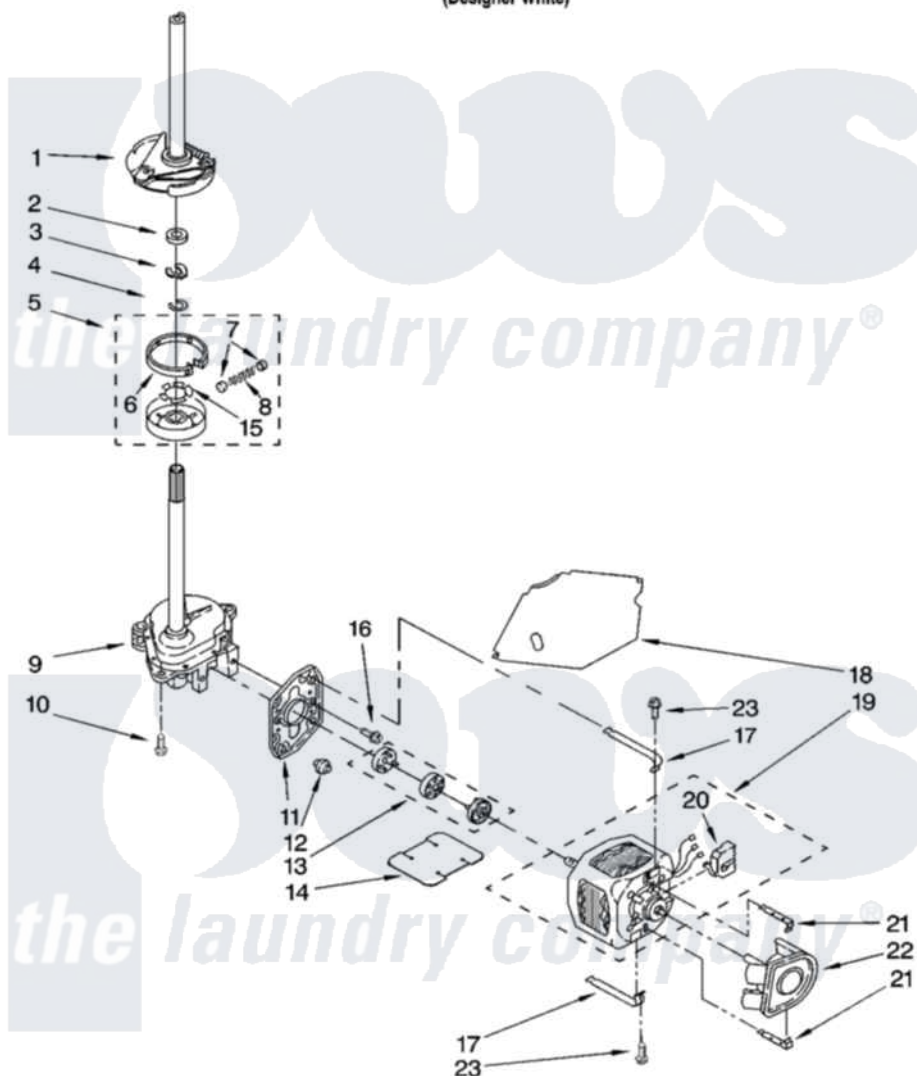

Whirlpool TAWS800JQ3 04 - BRAKE, CLUTCH, GEARCASE, MOTOR AND PUMP PARTS

BRAKE, CLUTCH, GEARCASE, MOTOR AND PUMP PARTS

For Model: TAWS800JQ3
(Designer White)

8180208

7

Whirlpool [Residential Whirlpool TAWS800JQ3 Washer Parts](#) Parts Diagram 04 - BRAKE, CLUTCH, GEARCASE, MOTOR AND PUMP PARTS
Click on the part number to view part

Item	Original Part Number	Replaced By	Status	Part Description
1	388952	285792		Basketdrive
2	63292			Washer, Spin Tube Thrust
3	62697	W10080230		Ring, Spin Tube Support
4	63283	285353		Ring
5	3951311	285785		Clutch
6	3951308	285790		Lining
7	62646			Cap, Clutch Spring
8	3946792			Spring And Damper Assembly
9	3360630	3360629		Gearcase
10	3357334	3400516		Screw Anti-Rattle
11	62611			Plate, Motor Mount To Gearcase
12	62691			Grommet, Motor
13	285753	285753A		Coupling
14	3946532			Shield, Motor

15	3355454		Clip, Main Drive
16	3400516		Screw Anti-Rattle
17	3349637	W10086010	Retainer, Motor
18	3362089		Shield, Tub To Motor
19	8528157	661600	Motor, Main Drive
20	3952056		Switch, Main Drive Motor
21	8546127		Retainer, Pump
22	3363394		Pump
23	3387485	273556	Screw, 10-16 X 5/8