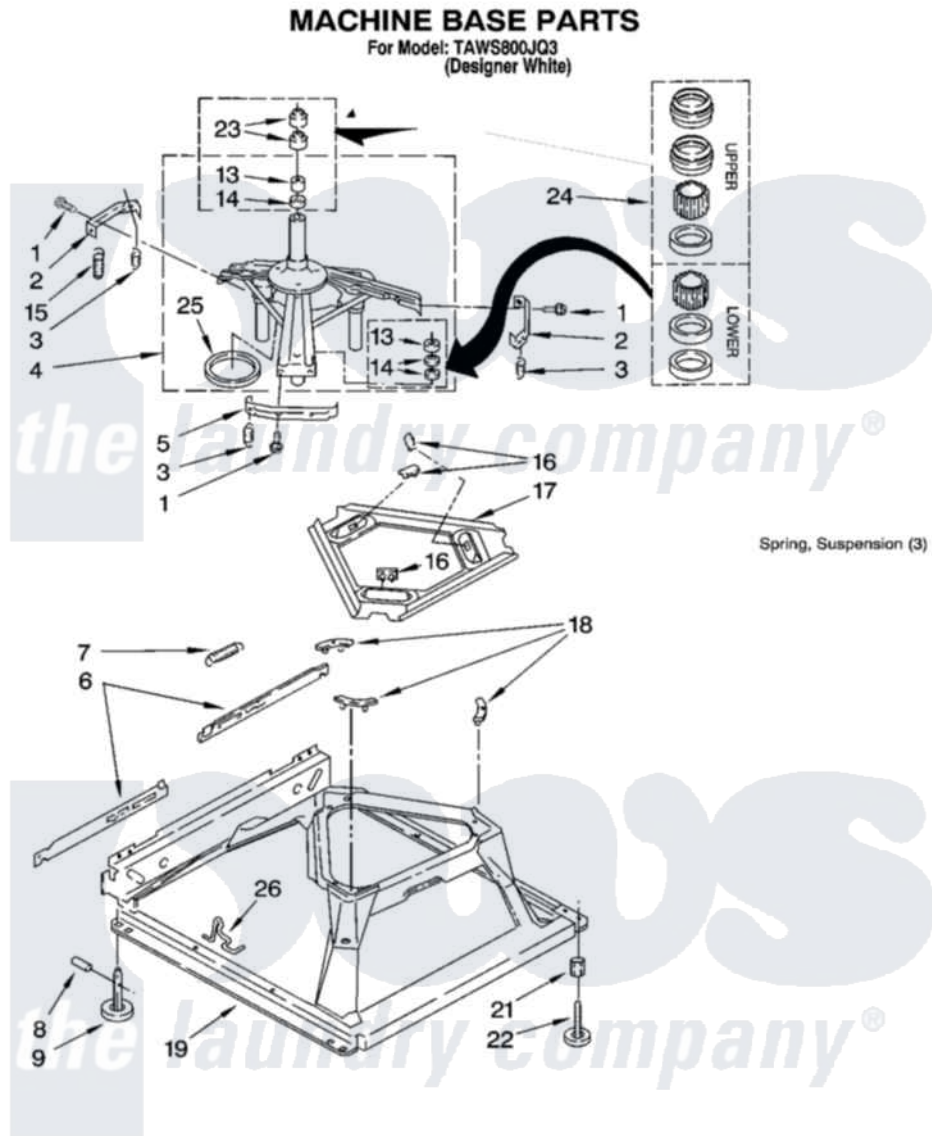

# Whirlpool TAWS800JQ3 05 - MACHINE BASE PARTS

8

8180208

Whirlpool [Residential Whirlpool TAWS800JQ3 Washer Parts](#) Parts Diagram 05 - MACHINE BASE PARTS  
Click on the part number to view part

Item	Original Part Number	Replaced By	Status	Part Description
1	<a href="#">3400076</a>			Screw, Bracket Mounting
2	<a href="#">64067</a>			Bracket, Spring Outer
3	<a href="#">63907</a>			Spring, Suspension
4	3362087	<a href="#">280184</a>		Support
5	<a href="#">64065</a>			Bracket, Spring Outer
6	<a href="#">63466</a>			Link, Leveling Mechanism
7	62597	<a href="#">8316845</a>		Spring
8	<a href="#">62837</a>			Pin, Knurled
9	62596	<a href="#">285244</a>		Feet-Leveling
13	3347047	<a href="#">8546455</a>		Bearing, Centerpost
14	357409	<a href="#">359449</a>		Seal, Agitator Shaft
15	388492	<a href="#">W10250667</a>		Spring, Counterweight
16	62568	<a href="#">285219</a>		Pad
17	<a href="#">3946509</a>			Plate, Suspension
18	3363660	<a href="#">285744</a>		Pad
19	3946512	<a href="#">285771</a>		Base

21	<a href="#">3359452</a>		Nut, Lock
22	389102	<a href="#">W10001130</a>	Foot, Leveling
23	356934	<a href="#">8577376</a>	Seal, Centerpost
24	<a href="#">285203</a>		Centerpost Bearing Kit
25	<a href="#">63134</a>		Ring, Sound Deadening
26	63806	<a href="#">W10145155</a>	Retainer, Suspension Spring