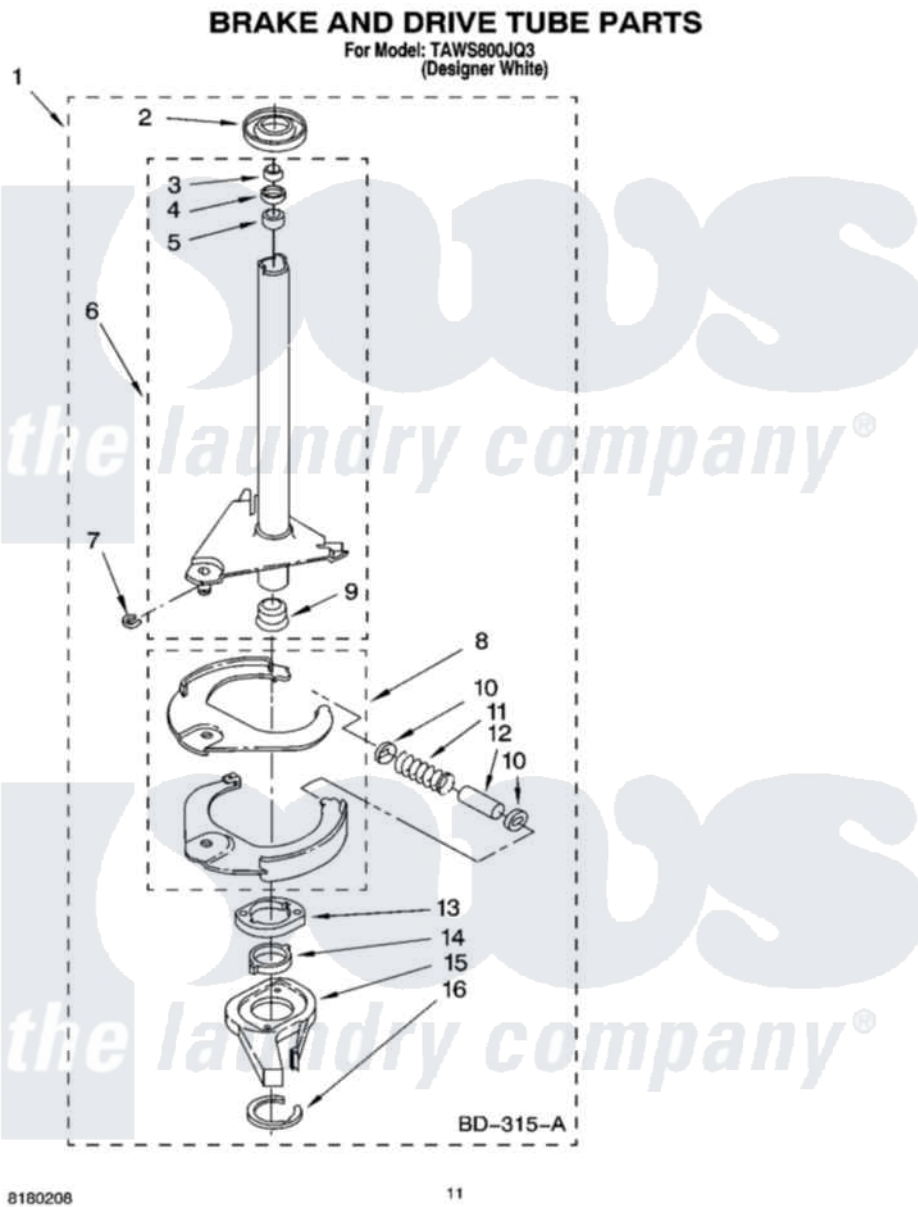

Whirlpool TAWS800JQ3 07 - BRAKE AND DRIVE TUBE PARTS

8180208

11

Whirlpool [Residential Whirlpool TAWS800JQ3 Washer Parts](#) Parts Diagram 07 - BRAKE AND DRIVE TUBE PARTS
Click on the part number to view part

Item	Original Part Number	Replaced By	Status	Part Description
1	388952	285792		Basketdrive
2	62658			Ring, Thrust
3	91939			Seal, Shaft
4	356427			Seal, Spin Pinion
5	356937			Spacer, Drive Tube
6	64027	64208		Tube-Spin
7	64035	W10083190		Ring, Retaining
8	64232	285438		Shoe-Brake
9	62703	8546462		"T" Bearing, Spin Tube
10	62648	285658		Sleeve
11	387806		Not Available	Spring, Brake
12	62909	285658		Sleeve
13	63023	8546461		Cam, Brake Release
14	63022			Sleeve, Cam
15	64194	285790		Lining
16	90368	W10083200		Ring, Retaining

" N/A

Not Available

FOLLOWING PARTS NOT
ILLUSTRATED

" [285208](#)

Lubricant