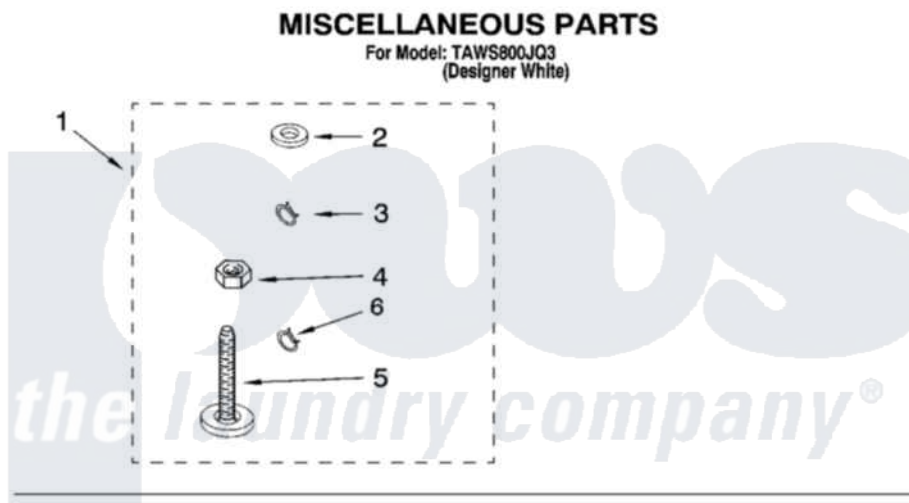

Whirlpool TAWS800JQ3 10 - MISCELLANEOUS PARTS OPTIONAL PARTS (NOT INCLUDED)

Whirlpool [Residential Whirlpool TAWS800JQ3 Washer Parts](#) Parts Diagram 10 - MISCELLANEOUS PARTS OPTIONAL PARTS (NOT INCLUDED)

[Click on the part number to view part](#)

Item	Original Part Number	Replaced By	Status	Part Description
1	3976263	285654		Parts-Misc
2	3976300	16123		Washer Inlet-Hose Miscellaneous Parts Must be Ordered Separately.
3	3366912	356138		Clamp, Hose
4	3359452			Nut, Lock
5	389102	W10001130		Foot, Leveling
6	3366913	3357331		Clamp, Drain
"	72017			Paint, Touch-Up
"	350938			Paint, Pressurized Spray B
"	350930			Paint, Pressurized Spray B
"	799344			Paint, Touch-Up)
"	N/A		Not Available	OIL
"	350572			Oil
"	N/A		Not Available	LUBRICANT