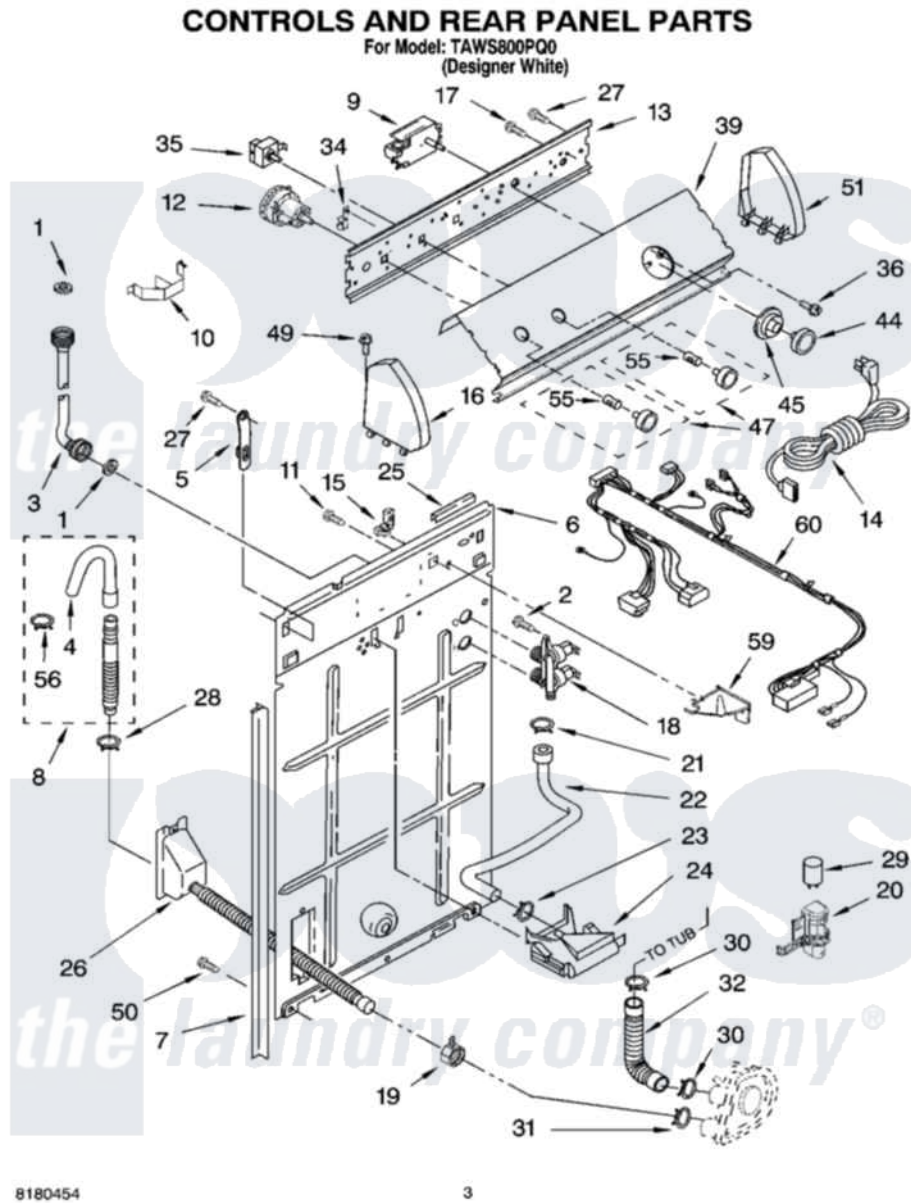

Whirlpool TAWS800PQ0 02 - CONTROLS AND REAR PANEL PARTS

Whirlpool [Residential Whirlpool TAWS800PQ0 Washer Parts](#) Parts Diagram 02 - CONTROLS AND REAR PANEL PARTS

Click on the part number to view part

Item	Original Part Number	Replaced By	Status	Part Description
1	3976300	16123		Washer Inlet-Hose Miscellaneous Parts Must be Ordered Separately.
2	9740848			Screw, Mixing Valve Mounting
3	3949374	89503		Hose-Inlet
"	3949375	89503		Hose-Inlet
4	3357027			Nozzle, Hose Drain
5	8318255	8568314		Strap, Console
6	3357978			Panel, Rear
7	62747			Pad, Rear Panel
8	3951609	285664		Hose
"	661577	285666		Hose
"	3357090	285702		Hose
9	8542050			Timer, Control
10	8055003			Clip, Harness And Pressure Switch
11	3351614			Screw, Gearcase Cover

11	3551014		Mounting
12	3366846	W10335056	Switch-WL
13	3948608		Bracket, Control
14	661661	285800	Cord-Power
15	3952821	285777	Relief-Str
16	8274437	279960	Endcap
17	3400073		Screw, Ground
18	3952164	285805	Valve-Inlet
19	3976395		Restraint, Hose
20	8318046		Clip, Capacitor
21	301958	596669	Clamp, Manifold
22	8541607	3357328	Hose, Vacuum Break
23	370450	596669	Clamp, Manifold
24	387606	3360977	Break-Vac
25	303294	3367669	Protector, Edge
26	8317940	W10358149	Drain Hose Assembly
27	90767		Screw, 8A X 3/8 HeX Washer Head Tapping
28	3366912	356138	Clamp, Hose
29	661606	8572717	Capacitor, Motor Start
30	3363366	616099	Clamp
31	8317496	285655	Clamp, Hose
32	3951449	285871	Hose
34	8317975		Restraint, Harness
35	661614		Switch, Water Temperature
36	3400818		Screw, Timer Mounting
39	3956979		Panel, Console
44	3956906		Knob, Timer
45	8557458	Not Available	Dial, Timer
47	8557460		Knob, Control
49	388326		Screw, 8-18 X 1.25
50	62863	3390631	Screw, 10-16 X 3/8
51	8274434	279960	Endcap
55	8536939		Clip, Knob
56	3366913	3357331	Clamp, Drain
59	8539874		Shield, Suds
60	3956952		Harness, Wiring