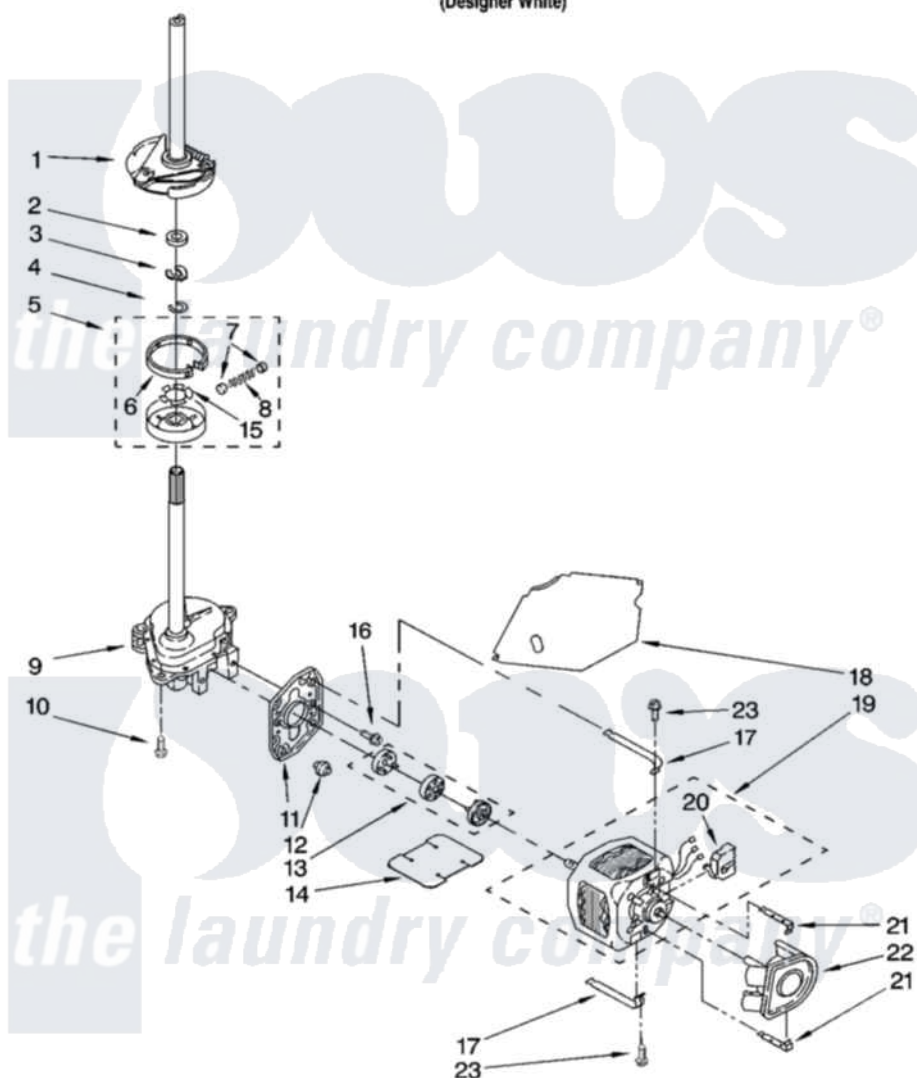

Whirlpool TAWS800PQ0 04 - BRAKE, CLUTCH, GEARCASE, MOTOR AND PUMP PARTS

BRAKE, CLUTCH, GEARCASE, MOTOR AND PUMP PARTS

For Model: TAWS800PQ0
(Designer White)

8180454

7

Whirlpool [Residential Whirlpool TAWS800PQ0 Washer Parts](#) Parts Diagram 04 - BRAKE, CLUTCH, GEARCASE, MOTOR AND PUMP PARTS
Click on the part number to view part

Item	Original Part Number	Replaced By	Status	Part Description
1	388952	285792		Basketdrive
2	63292			Washer, Spin Tube Thrust
3	62697	W10080230		Ring, Spin Tube Support
4	63283	285353		Ring
5	3951311	285785		Clutch
6	3951308	285790		Lining
7	62646			Cap, Clutch Spring
8	3946792			Spring And Damper Assembly
9	3360630	3360629		Gearcase
10	3357334	3400516		Screw Anti-Rattle
11	62611			Plate, Motor Mount To Gearcase
12	62691			Grommet, Motor
13	285753	285753A		Coupling
14	3946532			Shield, Motor

15	3355454		Clip, Main Drive
16	3400516		Screw Anti-Rattle
17	3349637	W10086010	Retainer, Motor
18	3362089		Shield, Tub To Motor
19	8528157	661600	Motor, Main Drive
20	3952056		Switch, Main Drive Motor
21	8546127		Retainer, Pump
22	3363394		Pump
23	3387485	273556	Screw, 10-16 X 5/8